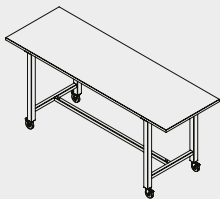

## Key Features

- Sits recessed into surface
- Separate cover plate
- Powder-coated to match the legs of your table
- Supplied with starter lead
- Cables routed in-leg
- Bespoke options & international sockets available

## Products

Disk Table

Edge Table

Huddle Table

Solo Desk

Studio Table

Trestle Table

Tall Trestle Table