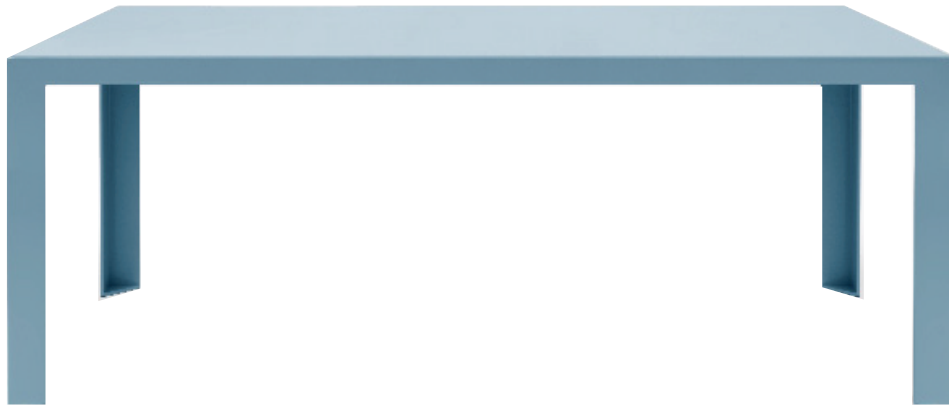

Angle Table

- Suitable for:** Outside and inside use
- Materials:** All-welded one piece, powder-coated Aluminium
Available in any RAL colour
- Features:** Self-leveling on uneven ground or floor due to low torsional rigidity of structure.
- Durability:** Long life with low maintenance
Robust easy clean surfaces, will not collect mould or engrained dirt
- Guarantee:** 5 years for materials and workmanship