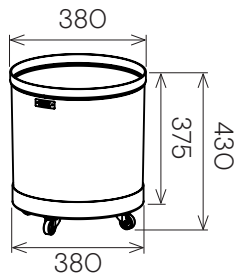

Jennifer Newman | Planter Range - BOX

BOX
400w x 400d x 470h

BOX
600w x 600d x 630h

BOX
1200w x 400d x 470h

RIM
450w x 375d x 750h

RIM
645w x 375d x 630h

RIM
875w x 375d x 600h

STAK-POT
300 dia x 360h

STAK-POT
380 dia x 430h

DRUM-MINI
330 dia x 280h

DRUM-LOW
500 dia x 300h

DRUM
400 dia x 500h

DRUM-TALL
400 dia x 600h

STAK-DUO
325 dia x 600h

TUB
400 dia x 500h