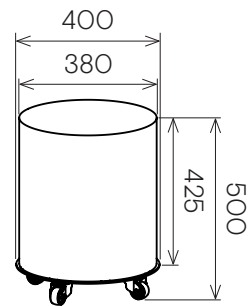

Jennifer Newman | Planter Range - BOX

BOX
400w x 400d x 470h

BOX
600w x 600d x 630h

BOX
1200w x 400d x 470h

RIM
450w x 375d x 750h

RIM
645w x 375d x 630h

RIM
875w x 375d x 600h

STAK-POT
300 dia x 360h

STAK-POT
380 dia x 430h

DRUM-MINI
330 dia x 280h

DRUM-LOW
500 dia x 300h

DRUM
400 dia x 500h

DRUM-TALL
400 dia x 600h

STAK-DUO
325 dia x 600h

TUB
400 dia x 500h