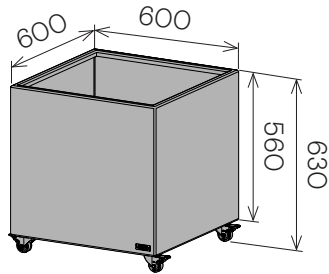

Jennifer Newman | Planter Range - BOX

BOX
400w x 400d x 470h

BOX
600w x 600d x 630h

BOX
1200w x 400d x 470h

RIM
450w x 375d x 750h

RIM
645w x 375d x 630h

RIM
875w x 375d x 600h

STAK-POT
300 dia x 360h

STAK-POT
380 dia x 430h

DRUM-MINI
330 dia x 280h

DRUM-LOW
500 dia x 300h

DRUM
400 dia x 500h

DRUM-TALL
400 dia x 600h

STAK-DUO
325 dia x 600h

TUB
400 dia x 500h