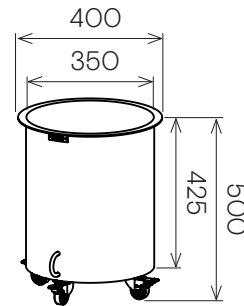

Jennifer Newman | Planter Range - BOX

BOX
400w x 400d x 470h

BOX
600w x 600d x 630h

BOX
1200w x 400d x 470h

RIM
450w x 375d x 750h

RIM
645w x 375d x 630h

RIM
875w x 375d x 600h

STAK-POT
300 dia x 360h

STAK-POT
380 dia x 430h

DRUM-MINI
330 dia x 280h

DRUM-LOW
500 dia x 300h

DRUM
400 dia x 500h

DRUM-TALL
400 dia x 600h

STAK-DUO
325 dia x 600h

TUB
400 dia x 500h