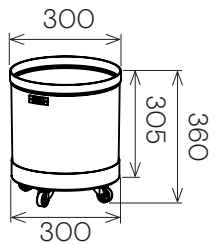

Jennifer Newman | Planter Range - BOX

BOX
400w x 400d x 470h

BOX
600w x 600d x 630h

BOX
1200w x 400d x 470h

RIM
450w x 375d x 750h

RIM
645w x 375d x 630h

RIM
875w x 375d x 600h

STAK-POT
300 dia x 360h

STAK-POT
380 dia x 430h

DRUM-MINI
330 dia x 280h

DRUM-LOW
500 dia x 300h

DRUM
400 dia x 500h

DRUM-TALL
400 dia x 600h

STAK-DUO
325 dia x 600h

TUB
400 dia x 500h