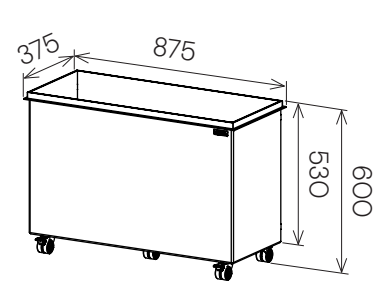

Jennifer Newman | Planter Range - BOX

BOX
400w x 400d x 470h

BOX
600w x 600d x 630h

BOX
1200w x 400d x 470h

RIM
450w x 375d x 750h

RIM
645w x 375d x 630h

RIM
875w x 375d x 600h

STAK-POT
300 dia x 360h

STAK-POT
380 dia x 430h

DRUM-MINI
330 dia x 280h

DRUM-LOW
500 dia x 300h

DRUM
400 dia x 500h

DRUM-TALL
400 dia x 600h

STAK-DUO
325 dia x 600h

TUB
400 dia x 500h