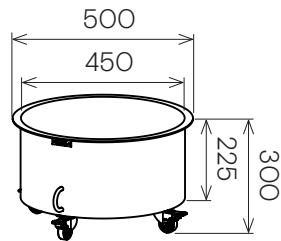

Jennifer Newman | Planter Range - BOX

BOX
400w x 400d x 470h

BOX
600w x 600d x 630h

BOX
1200w x 400d x 470h

RIM
450w x 375d x 750h

RIM
645w x 375d x 630h

RIM
875w x 375d x 600h

STAK-POT
300 dia x 360h

STAK-POT
380 dia x 430h

DRUM-MINI
330 dia x 280h

DRUM-LOW
500 dia x 300h

DRUM
400 dia x 500h

DRUM-TALL
400 dia x 600h

STAK-DUO
325 dia x 600h

TUB
400 dia x 500h