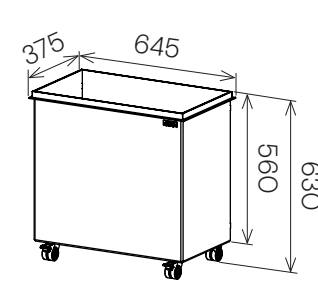

Jennifer Newman | Planter Range - BOX

BOX
400w x 400d x 470h

BOX
600w x 600d x 630h

BOX
1200w x 400d x 470h

RIM
450w x 375d x 750h

RIM
645w x 375d x 630h

RIM
875w x 375d x 600h

STAK-POT
300 dia x 360h

STAK-POT
380 dia x 430h

DRUM-MINI
330 dia x 280h

DRUM-LOW
500 dia x 300h

DRUM
400 dia x 500h

DRUM-TALL
400 dia x 600h

STAK-DUO
325 dia x 600h

TUB
400 dia x 500h