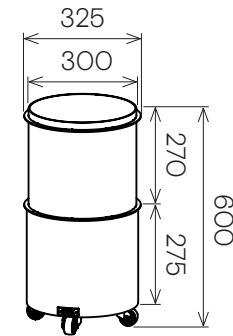

Jennifer Newman | Planter Range - BOX

BOX
400w x 400d x 470h

BOX
600w x 600d x 630h

BOX
1200w x 400d x 470h

RIM
450w x 375d x 750h

RIM
645w x 375d x 630h

RIM
875w x 375d x 600h

STAK-POT
300 dia x 360h

STAK-POT
380 dia x 430h

DRUM-MINI
330 dia x 280h

DRUM-LOW
500 dia x 300h

DRUM
400 dia x 500h

DRUM-TALL
400 dia x 600h

STAK-DUO
325 dia x 600h

TUB
400 dia x 500h