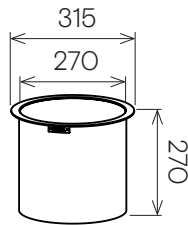

Jennifer Newman | Planter Range - BOX

BOX
400w x 400d x 470h

BOX
600w x 600d x 630h

BOX
1200w x 400d x 470h

RIM
450w x 375d x 750h

RIM
645w x 375d x 630h

RIM
875w x 375d x 600h

STAK-POT
300 dia x 360h

STAK-POT
380 dia x 430h

DRUM-MINI
330 dia x 280h

DRUM-LOW
500 dia x 300h

DRUM
400 dia x 500h

DRUM-TALL
400 dia x 600h

STAK-DUO
325 dia x 600h

TUB
400 dia x 500h