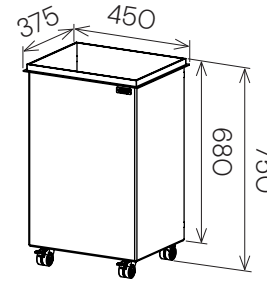

Jennifer Newman | Planter Range - BOX

BOX
400w x 400d x 470h

BOX
600w x 600d x 630h

BOX
1200w x 400d x 470h

RIM
450w x 375d x 750h

RIM
645w x 375d x 630h

RIM
875w x 375d x 600h

STAK-POT
300 dia x 360h

STAK-POT
380 dia x 430h

DRUM-MINI
330 dia x 280h

DRUM-LOW
500 dia x 300h

DRUM
400 dia x 500h

DRUM-TALL
400 dia x 600h

STAK-DUO
325 dia x 600h

TUB
400 dia x 500h