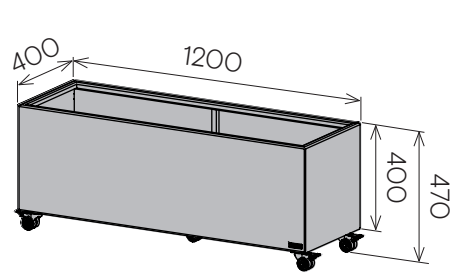

Jennifer Newman | Planter Range - BOX

BOX
400w x 400d x 470h

BOX
600w x 600d x 630h

BOX
1200w x 400d x 470h

RIM
450w x 375d x 750h

RIM
645w x 375d x 630h

RIM
875w x 375d x 600h

STAK-POT
300 dia x 360h

STAK-POT
380 dia x 430h

DRUM-MINI
330 dia x 280h

DRUM-LOW
500 dia x 300h

DRUM
400 dia x 500h

DRUM-TALL
400 dia x 600h

STAK-DUO
325 dia x 600h

TUB
400 dia x 500h