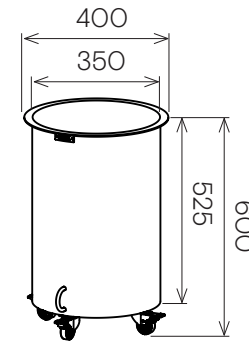

Jennifer Newman | Planter Range - BOX

BOX
400w x 400d x 470h

BOX
600w x 600d x 630h

BOX
1200w x 400d x 470h

RIM
450w x 375d x 750h

RIM
645w x 375d x 630h

RIM
875w x 375d x 600h

STAK-POT
300 dia x 360h

STAK-POT
380 dia x 430h

DRUM-MINI
330 dia x 280h

DRUM-LOW
500 dia x 300h

DRUM
400 dia x 500h

DRUM-TALL
400 dia x 600h

STAK-DUO
325 dia x 600h

TUB
400 dia x 500h