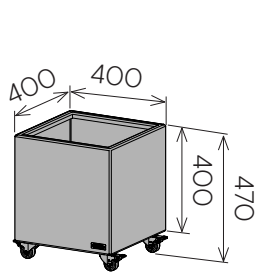

Jennifer Newman | Planter Range - BOX

BOX
400w x 400d x 470h

BOX
600w x 600d x 630h

BOX
1200w x 400d x 470h

RIM
450w x 375d x 750h

RIM
645w x 375d x 630h

RIM
875w x 375d x 600h

STAK-POT
300 dia x 360h

STAK-POT
380 dia x 430h

DRUM-MINI
330 dia x 280h

DRUM-LOW
500 dia x 300h

DRUM
400 dia x 500h

DRUM-TALL
400 dia x 600h

STAK-DUO
325 dia x 600h

TUB
400 dia x 500h