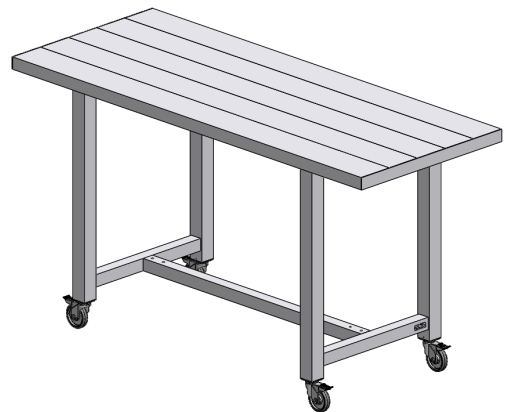

# Jennifer Newman | Huddle table indoor/outdoor use

Simple, quick assembly

**Large**  
2400w x 760d x 1050h mm  
Weight 70 kg

**Medium**  
1900w x 760d x 1050h mm  
Weight 60 kg