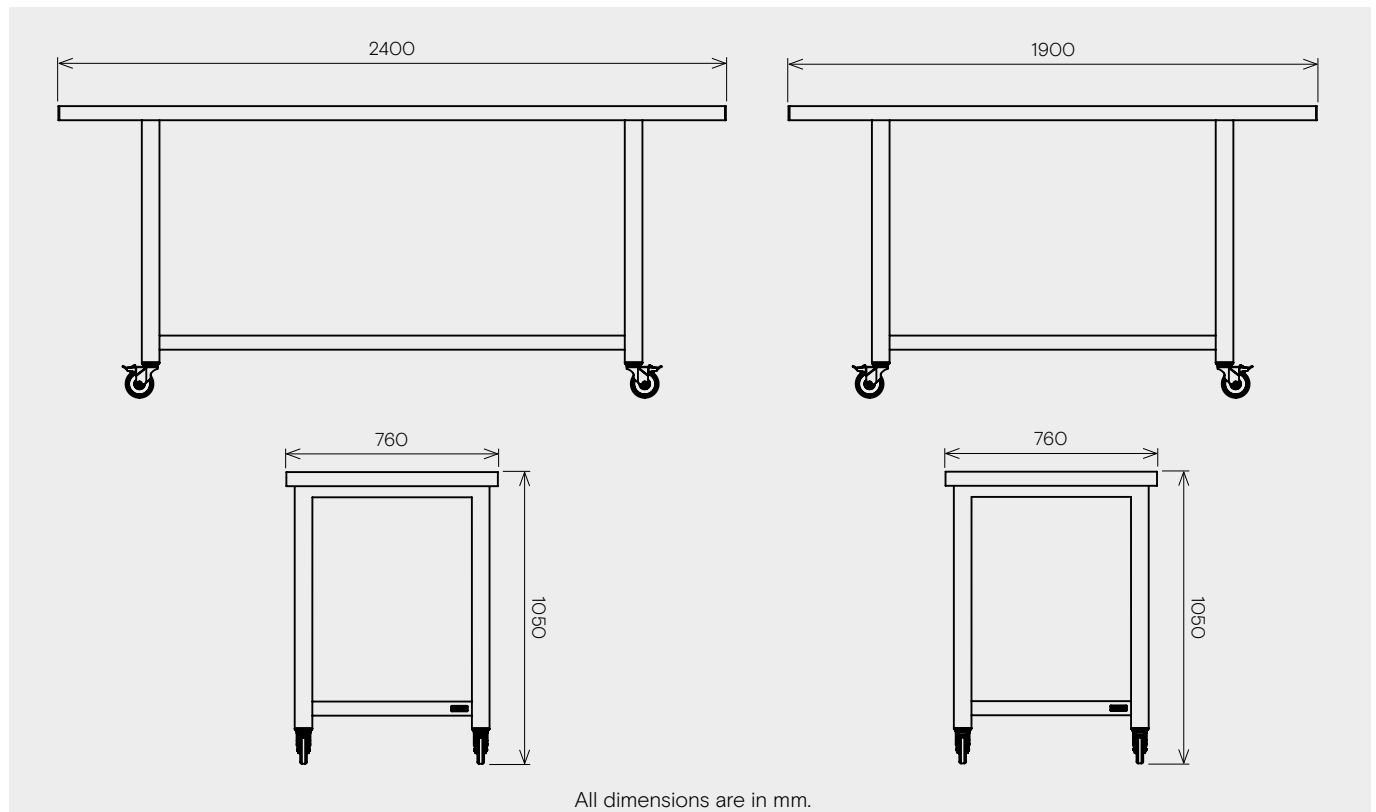

# Jennifer Newman | Huddle table indoor/outdoor use

Simple, quick assembly

**Large**  
2400w x 760d x 1050h mm  
Weight 70 kg

**Medium**  
1900w x 760d x 1050h mm  
Weight 60 kg