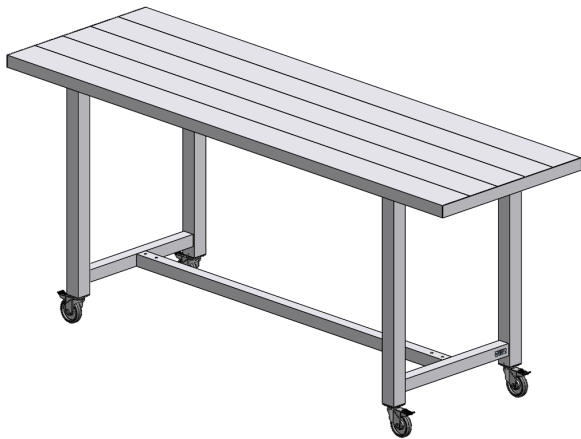

# Jennifer Newman | Huddle table indoor/outdoor use

Simple, quick assembly

**Large**  
2400w x 760d x 1050h mm  
Weight 70 kg

**Medium**  
1900w x 760d x 1050h mm  
Weight 60 kg