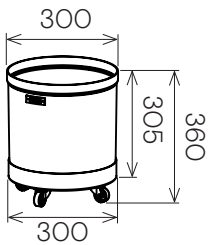

Jennifer Newman | Planter Range - STAK-DUO

BOX
400w x 400d x 470h

BOX
600w x 600d x 630h

BOX
1200w x 400d x 470h

RIM
450w x 375d x 750h

RIM
645w x 375d x 630h

RIM
875w x 375d x 600h

STAK-POT
300 dia x 360h

STAK-POT
380 dia x 430h

DRUM-MINI
330 dia x 280h

DRUM-LOW
500 dia x 300h

DRUM
400 dia x 500h

DRUM-TALL
400 dia x 600h

STAK-DUO
325 dia x 600h

TUB
400 dia x 500h