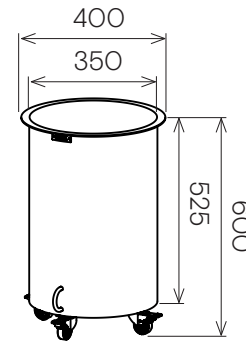

Jennifer Newman | Planter Range - STAK-DUO

BOX
400w x 400d x 470h

BOX
600w x 600d x 630h

BOX
1200w x 400d x 470h

RIM
450w x 375d x 750h

RIM
645w x 375d x 630h

RIM
875w x 375d x 600h

STAK-POT
300 dia x 360h

STAK-POT
380 dia x 430h

DRUM-MINI
330 dia x 280h

DRUM-LOW
500 dia x 300h

DRUM
400 dia x 500h

DRUM-TALL
400 dia x 600h

STAK-DUO
325 dia x 600h

TUB
400 dia x 500h