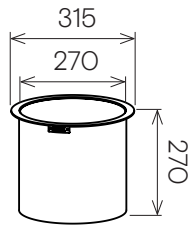

Jennifer Newman | Planter Range - STAK-DUO

BOX
400w x 400d x 470h

BOX
600w x 600d x 630h

BOX
1200w x 400d x 470h

RIM
450w x 375d x 750h

RIM
645w x 375d x 630h

RIM
875w x 375d x 600h

STAK-POT
300 dia x 360h

STAK-POT
380 dia x 430h

DRUM-MINI
330 dia x 280h

DRUM-LOW
500 dia x 300h

DRUM
400 dia x 500h

DRUM-TALL
400 dia x 600h

STAK-DUO
325 dia x 600h

TUB
400 dia x 500h