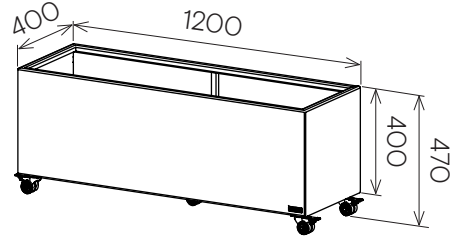

Jennifer Newman | Planter Range - STAK-DUO

BOX
400w x 400d x 470h

BOX
600w x 600d x 630h

BOX
1200w x 400d x 470h

RIM
450w x 375d x 750h

RIM
645w x 375d x 630h

RIM
875w x 375d x 600h

STAK-POT
300 dia x 360h

STAK-POT
380 dia x 430h

DRUM-MINI
330 dia x 280h

DRUM-LOW
500 dia x 300h

DRUM
400 dia x 500h

DRUM-TALL
400 dia x 600h

STAK-DUO
325 dia x 600h

TUB
400 dia x 500h