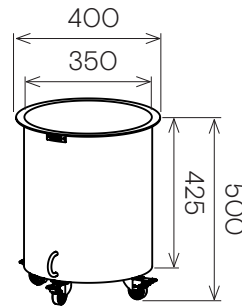

Jennifer Newman | Planter Range - STAK-DUO

BOX
400w x 400d x 470h

BOX
600w x 600d x 630h

BOX
1200w x 400d x 470h

RIM
450w x 375d x 750h

RIM
645w x 375d x 630h

RIM
875w x 375d x 600h

STAK-POT
300 dia x 360h

STAK-POT
380 dia x 430h

DRUM-MINI
330 dia x 280h

DRUM-LOW
500 dia x 300h

DRUM
400 dia x 500h

DRUM-TALL
400 dia x 600h

STAK-DUO
325 dia x 600h

TUB
400 dia x 500h