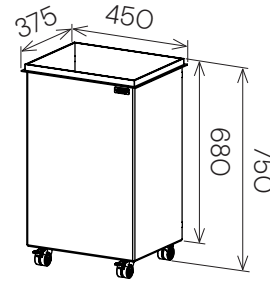

Jennifer Newman | Planter Range - STAK-DUO

BOX
400w x 400d x 470h

BOX
600w x 600d x 630h

BOX
1200w x 400d x 470h

RIM
450w x 375d x 750h

RIM
645w x 375d x 630h

RIM
875w x 375d x 600h

STAK-POT
300 dia x 360h

STAK-POT
380 dia x 430h

DRUM-MINI
330 dia x 280h

DRUM-LOW
500 dia x 300h

DRUM
400 dia x 500h

DRUM-TALL
400 dia x 600h

STAK-DUO
325 dia x 600h

TUB
400 dia x 500h