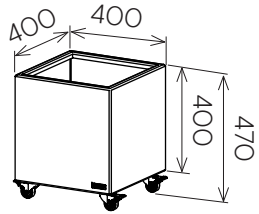

Jennifer Newman | Planter Range - STAK-DUO

BOX
400w x 400d x 470h

BOX
600w x 600d x 630h

BOX
1200w x 400d x 470h

RIM
450w x 375d x 750h

RIM
645w x 375d x 630h

RIM
875w x 375d x 600h

STAK-POT
300 dia x 360h

STAK-POT
380 dia x 430h

DRUM-MINI
330 dia x 280h

DRUM-LOW
500 dia x 300h

DRUM
400 dia x 500h

DRUM-TALL
400 dia x 600h

STAK-DUO
325 dia x 600h

TUB
400 dia x 500h