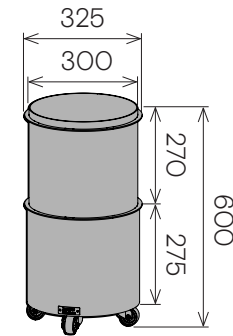

Jennifer Newman | Planter Range - STAK-DUO

BOX
400w x 400d x 470h

BOX
600w x 600d x 630h

BOX
1200w x 400d x 470h

RIM
450w x 375d x 750h

RIM
645w x 375d x 630h

RIM
875w x 375d x 600h

STAK-POT
300 dia x 360h

STAK-POT
380 dia x 430h

DRUM-MINI
330 dia x 280h

DRUM-LOW
500 dia x 300h

DRUM
400 dia x 500h

DRUM-TALL
400 dia x 600h

STAK-DUO
325 dia x 600h

TUB
400 dia x 500h