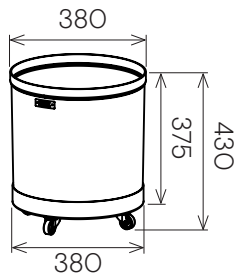

Jennifer Newman | Planter Range - STAK-DUO

BOX
400w x 400d x 470h

BOX
600w x 600d x 630h

BOX
1200w x 400d x 470h

RIM
450w x 375d x 750h

RIM
645w x 375d x 630h

RIM
875w x 375d x 600h

STAK-POT
300 dia x 360h

STAK-POT
380 dia x 430h

DRUM-MINI
330 dia x 280h

DRUM-LOW
500 dia x 300h

DRUM
400 dia x 500h

DRUM-TALL
400 dia x 600h

STAK-DUO
325 dia x 600h

TUB
400 dia x 500h