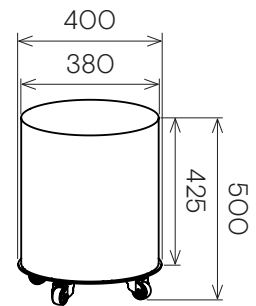

Jennifer Newman | Planter Range - STAK-DUO

BOX
400w x 400d x 470h

BOX
600w x 600d x 630h

BOX
1200w x 400d x 470h

RIM
450w x 375d x 750h

RIM
645w x 375d x 630h

RIM
875w x 375d x 600h

STAK-POT
300 dia x 360h

STAK-POT
380 dia x 430h

DRUM-MINI
330 dia x 280h

DRUM-LOW
500 dia x 300h

DRUM
400 dia x 500h

DRUM-TALL
400 dia x 600h

STAK-DUO
325 dia x 600h

TUB
400 dia x 500h