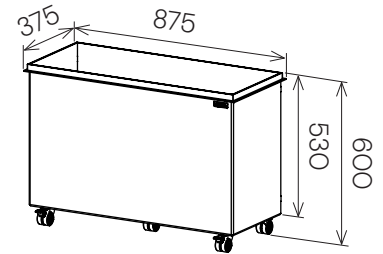

Jennifer Newman | Planter Range - STAK-DUO

BOX
400w x 400d x 470h

BOX
600w x 600d x 630h

BOX
1200w x 400d x 470h

RIM
450w x 375d x 750h

RIM
645w x 375d x 630h

RIM
875w x 375d x 600h

STAK-POT
300 dia x 360h

STAK-POT
380 dia x 430h

DRUM-MINI
330 dia x 280h

DRUM-LOW
500 dia x 300h

DRUM
400 dia x 500h

DRUM-TALL
400 dia x 600h

STAK-DUO
325 dia x 600h

TUB
400 dia x 500h