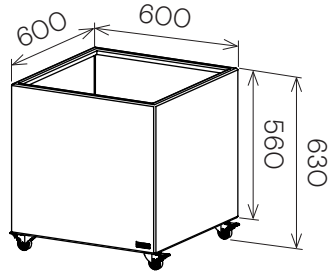

Jennifer Newman | Planter Range - STAK-DUO

BOX
400w x 400d x 470h

BOX
600w x 600d x 630h

BOX
1200w x 400d x 470h

RIM
450w x 375d x 750h

RIM
645w x 375d x 630h

RIM
875w x 375d x 600h

STAK-POT
300 dia x 360h

STAK-POT
380 dia x 430h

DRUM-MINI
330 dia x 280h

DRUM-LOW
500 dia x 300h

DRUM
400 dia x 500h

DRUM-TALL
400 dia x 600h

STAK-DUO
325 dia x 600h

TUB
400 dia x 500h