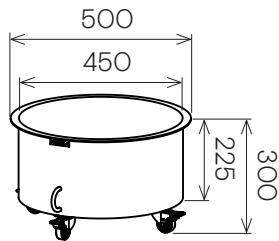

Jennifer Newman | Planter Range - STAK-DUO

BOX
400w x 400d x 470h

BOX
600w x 600d x 630h

BOX
1200w x 400d x 470h

RIM
450w x 375d x 750h

RIM
645w x 375d x 630h

RIM
875w x 375d x 600h

STAK-POT
300 dia x 360h

STAK-POT
380 dia x 430h

DRUM-MINI
330 dia x 280h

DRUM-LOW
500 dia x 300h

DRUM
400 dia x 500h

DRUM-TALL
400 dia x 600h

STAK-DUO
325 dia x 600h

TUB
400 dia x 500h