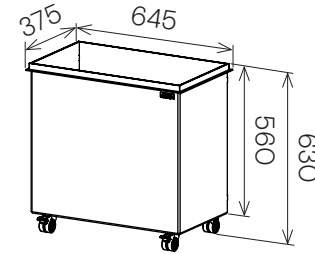

Jennifer Newman | Planter Range - STAK-DUO

BOX
400w x 400d x 470h

BOX
600w x 600d x 630h

BOX
1200w x 400d x 470h

RIM
450w x 375d x 750h

RIM
645w x 375d x 630h

RIM
875w x 375d x 600h

STAK-POT
300 dia x 360h

STAK-POT
380 dia x 430h

DRUM-MINI
330 dia x 280h

DRUM-LOW
500 dia x 300h

DRUM
400 dia x 500h

DRUM-TALL
400 dia x 600h

STAK-DUO
325 dia x 600h

TUB
400 dia x 500h