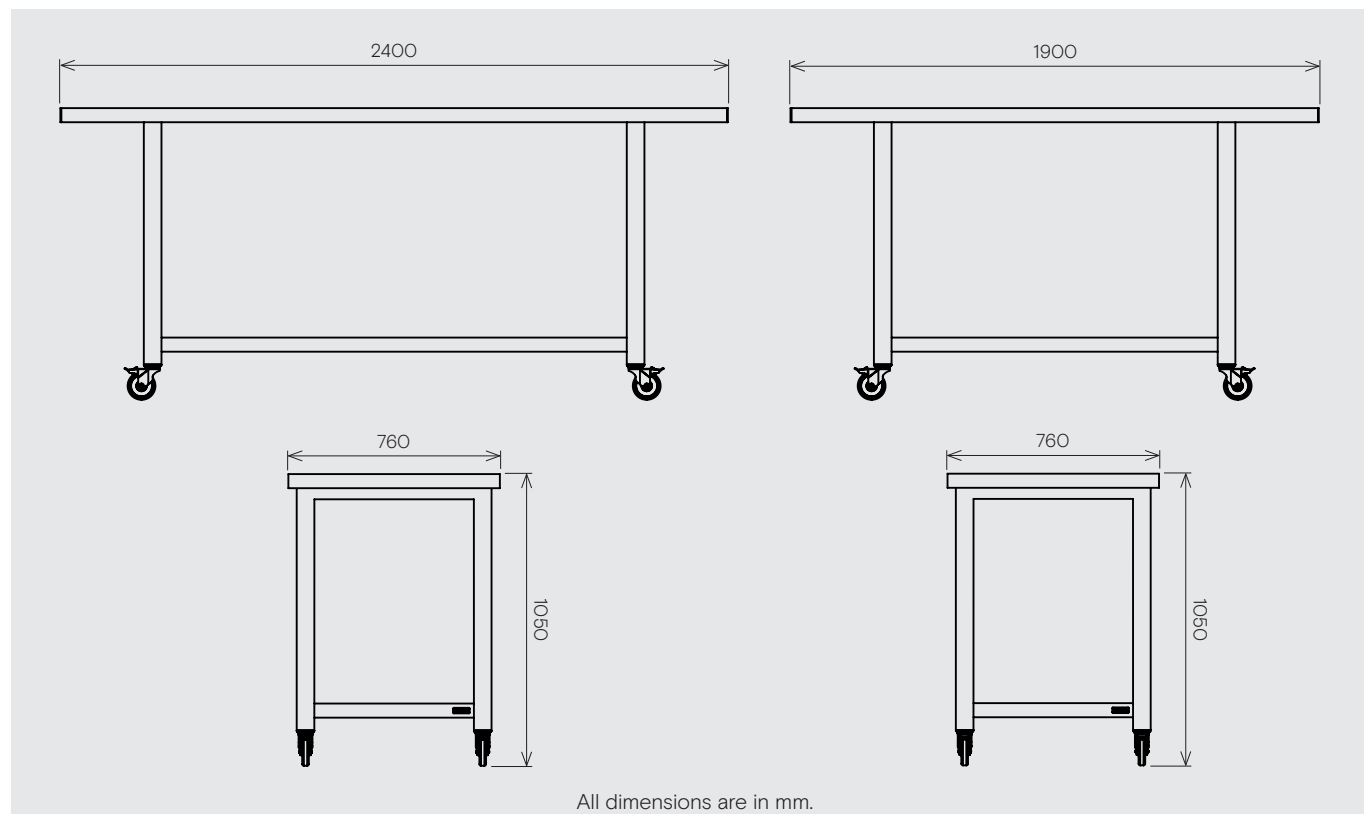

Jennifer Newman | Huddle table indoor/outdoor use

Simple, quick assembly

Large
2400w x 760d x 1050h mm
Weight 70 kg

Medium
1900w x 760d x 1050h mm
Weight 60 kg

Fine texture powder-coat finish providing:

- High resistance to wear-and-tear
- Low-glare reflection
- Long life durability
- Ease of cleaning
- Low maintenance
- Anti-bacterial and Volatile-Organic-Compound free.