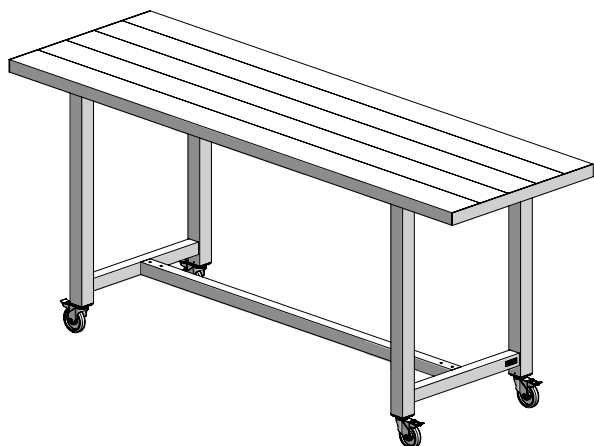

Jennifer Newman | Huddle table indoor/outdoor use

Simple, quick assembly

Large
2400w x 760d x 1050h mm
Weight 70 kg

Medium
1900w x 760d x 1050h mm
Weight 60 kg

Fine texture powder-coat finish providing:

- High resistance to wear-and-tear
- Low-glare reflection
- Long life durability
- Ease of cleaning
- Low maintenance
- Anti-bacterial and Volatile-Organic-Compound free.

Other benefits and features:

- Aluminium for long-life, will not rust.
- Stainless steel heavy duty castors.
- 12 standard colours,
others on request (see separate reference sheet).