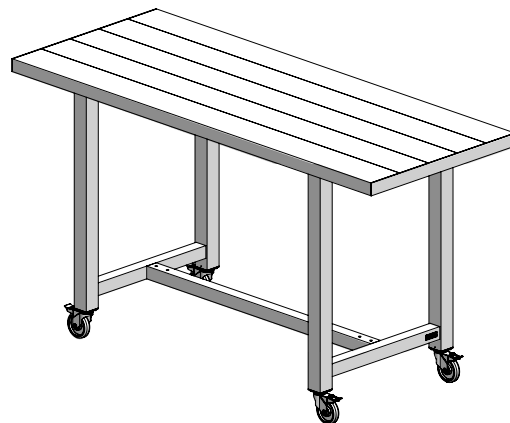

Jennifer Newman | Huddle table indoor/outdoor use

Simple, quick assembly

Large
2400w x 760d x 1050h mm
Weight 70 kg

Medium
1900w x 760d x 1050h mm
Weight 60 kg

Fine texture powder-coat finish providing:

- High resistance to wear-and-tear
- Low-glare reflection
- Long life durability
- Ease of cleaning
- Low maintenance
- Anti-bacterial and Volatile-Organic-Compound free.

Other benefits and features:

- Aluminium for long-life, will not rust.
- Stainless steel heavy duty castors.
- 12 standard colours,
others on request (see separate reference sheet).