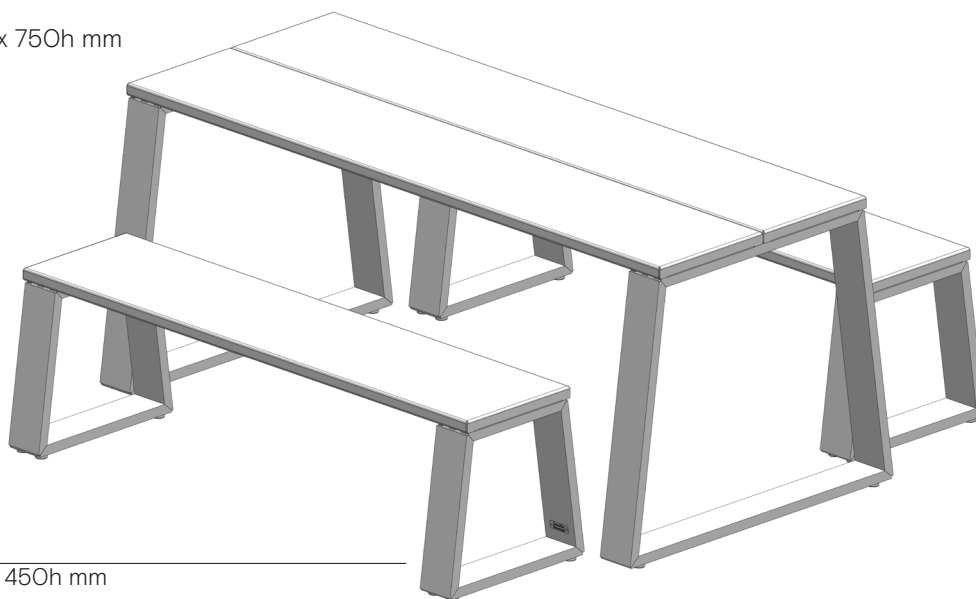

Jennifer Newman | Block table & bench indoor/outdoor use

Table and bench | Simple, quick assembly

Table (seats 6)
1800w x 700d x 750h mm

Weight 40 kg

Bench
1500w x 350d x 450h mm

Weight 15 kg

All dimensions are in mm.