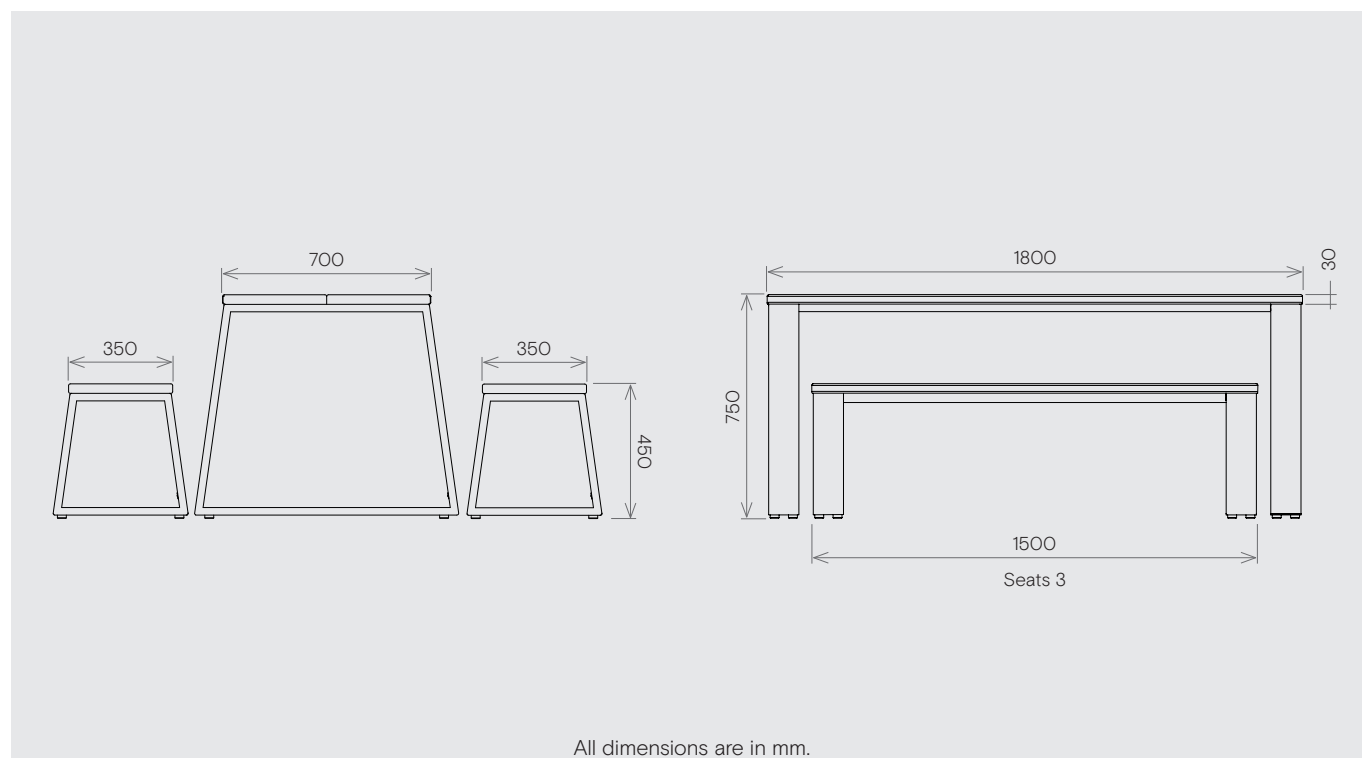

Jennifer Newman | Block table & bench indoor/outdoor use

Table and bench | Simple, quick assembly

Table (seats 6)
1800w x 700d x 750h mm

Weight 40 kg

Bench
1500w x 350d x 450h mm

Weight 15 kg

All dimensions are in mm.