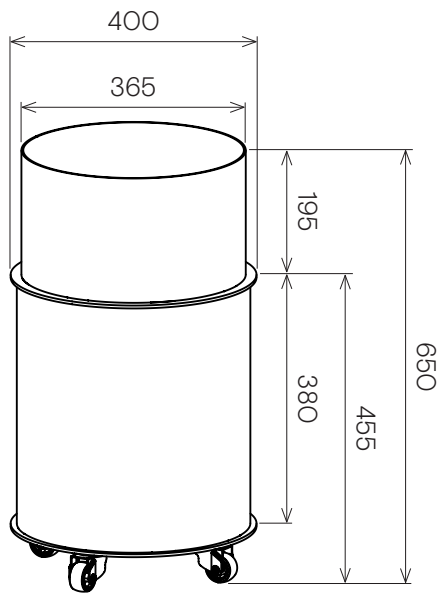

# Jennifer Newman | Stak-Store

**STAK-STORE (SMALL)**

Lower - Storage  
Top - Planter  
400 dia x 650h

Lower - Storage  
Top - Table  
400 dia x 480h

**STAK-STORE (LARGE)**

Lower - Storage  
Top - Planter  
470 dia x 750h

Lower - Storage  
Top - Table  
470 dia x 550h