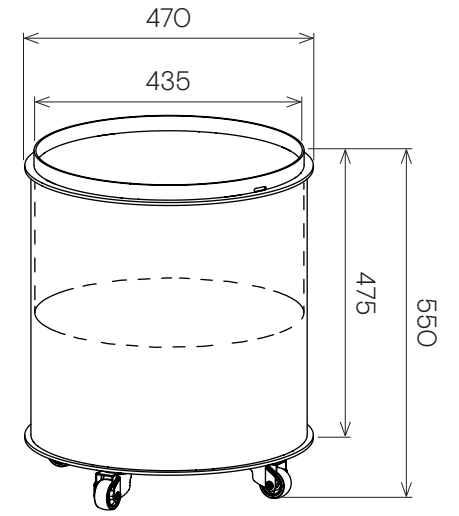

# Jennifer Newman | Stak-Store

**STAK-STORE (SMALL)**

Lower - Storage  
Top - Planter  
400 dia x 650h

Lower - Storage  
Top - Table  
400 dia x 480h

**STAK-STORE (LARGE)**

Lower - Storage  
Top - Planter  
470 dia x 750h

Lower - Storage  
Top - Table  
470 dia x 550h