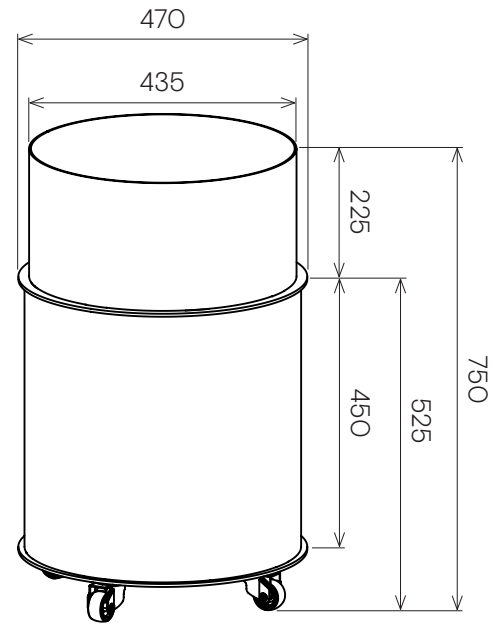

# Jennifer Newman | Stak-Store

**STAK-STORE (SMALL)**

Lower - Storage  
Top - Planter  
400 dia x 650h

Lower - Storage  
Top - Table  
400 dia x 480h

**STAK-STORE (LARGE)**

Lower - Storage  
Top - Planter  
470 dia x 750h

Lower - Storage  
Top - Table  
470 dia x 550h