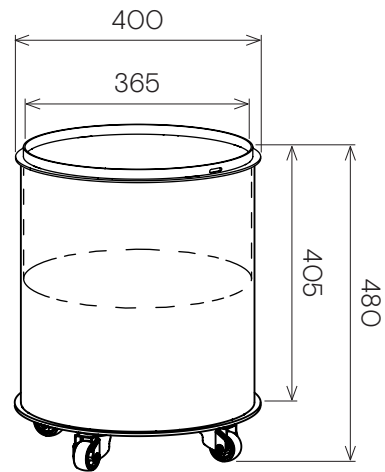

# Jennifer Newman | Stak-Store

**STAK-STORE (SMALL)**

Lower - Storage  
Top - Planter  
400 dia x 650h

Lower - Storage  
Top - Table  
400 dia x 480h

**STAK-STORE (LARGE)**

Lower - Storage  
Top - Planter  
470 dia x 750h

Lower - Storage  
Top - Table  
470 dia x 550h