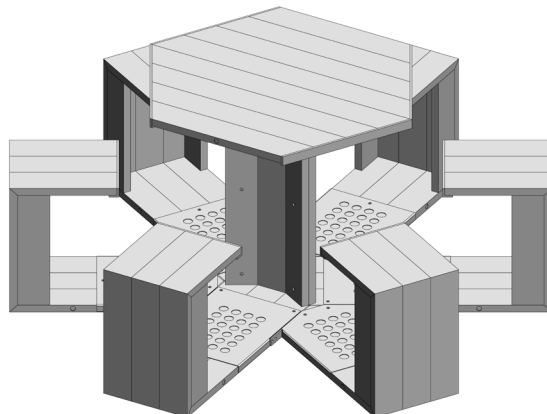

Simple, quick assembly

**Seats 3**  
1630w x 1410d x 750h mm  
**Weight 65 kg**

**Seats 6**  
1630w x 1710d x 750h mm  
**Weight 100 kg**

**Fine texture powder-coat finish providing:**

- High resistance to wear-and-tear
- Low-glare reflection
- Long life durability
- Ease of cleaning
- Low maintenance
- Anti-bacterial and Volatile-Organic-Compound free.

**Other benefits and features:**

- All-Aluminium for long-life, will not rust.
- Flexible seating choices.
- Withstands wind in exposed conditions.
- Protective footplate as standard.
- Parasol hole option (50mm dia).
- 12 standard colours, others on request (see separate reference sheet).