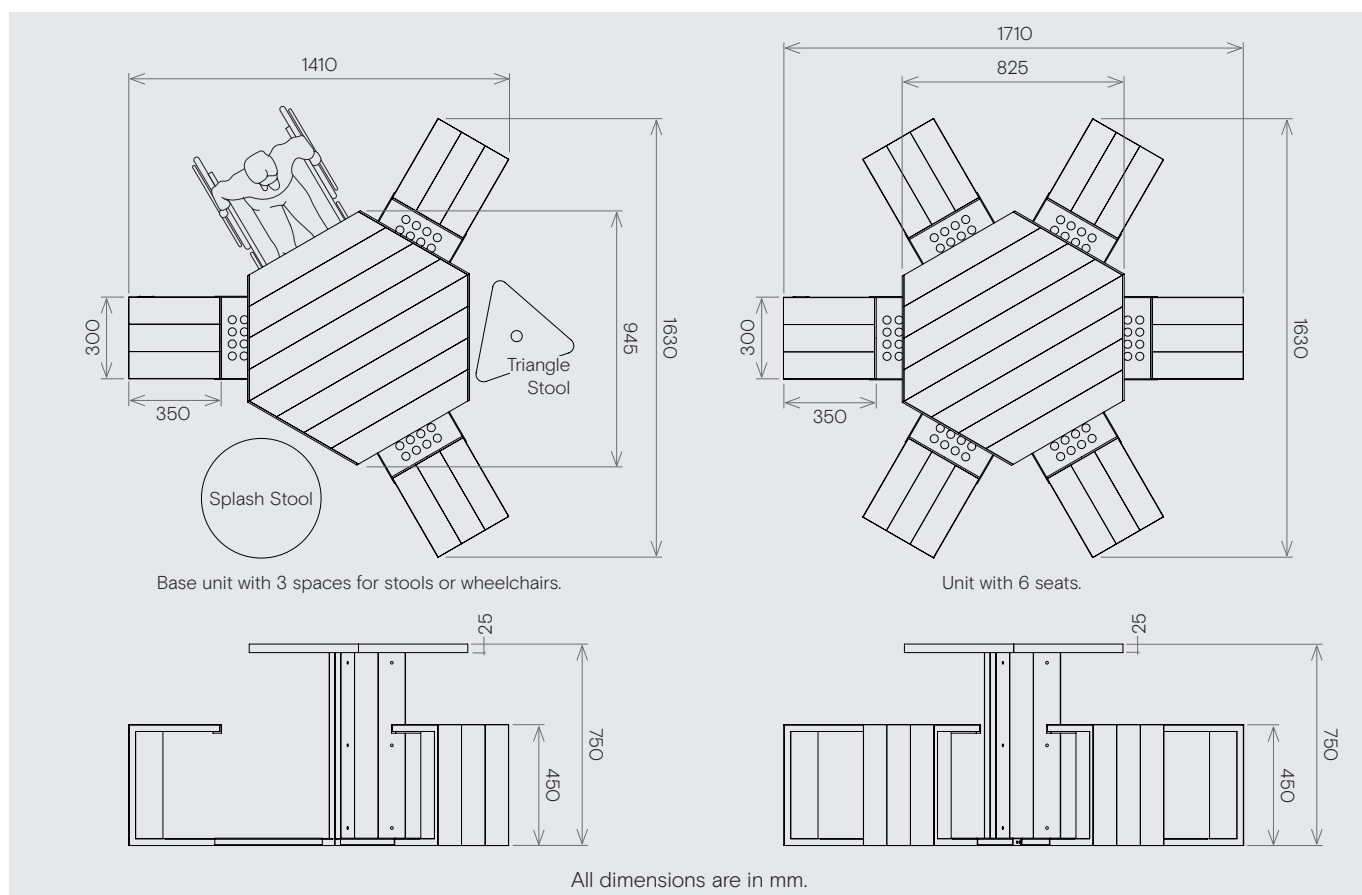

Simple, quick assembly

**Seats 3**  
1630w x 1410d x 750h mm  
**Weight 65 kg**

**Seats 6**  
1630w x 1710d x 750h mm  
**Weight 100 kg**

**Fine texture powder-coat finish providing:**

- High resistance to wear-and-tear
- Low-glare reflection
- Long life durability
- Ease of cleaning
- Low maintenance
- Anti-bacterial and Volatile-Organic-Compound free.

**Other benefits and features:**

- All-Aluminium for long-life, will not rust.
- Flexible seating choices.
- Withstands wind in exposed conditions.
- Protective footplate as standard.
- Parasol hole option (50mm dia).
- 12 standard colours, others on request (see separate reference sheet).