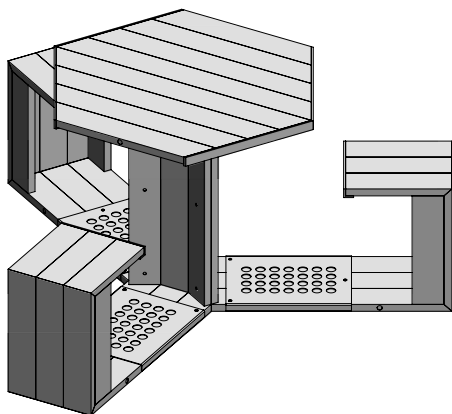

Simple, quick assembly

**Seats 3**  
1630w x 1410d x 750h mm  
**Weight 65 kg**

**Seats 6**  
1630w x 1710d x 750h mm  
**Weight 100 kg**

**Fine texture powder-coat finish providing:**

- High resistance to wear-and-tear
- Low-glare reflection
- Long life durability
- Ease of cleaning
- Low maintenance
- Anti-bacterial and Volatile-Organic-Compound free.

**Other benefits and features:**

- All-Aluminium for long-life, will not rust.
- Flexible seating choices.
- Withstands wind in exposed conditions.
- Protective footplate as standard.
- Parasol hole option (50mm dia).
- 12 standard colours, others on request (see separate reference sheet).