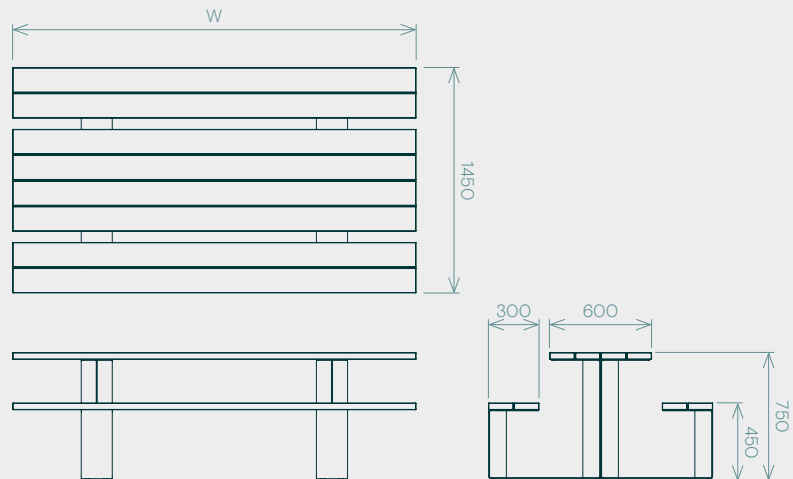

All dimensions in mm. Bespoke sizes are available on request.

W	D	H	Seats	kg
2400	1450	750	8	184
3000	1450	750	10	202

Wheelchair Options