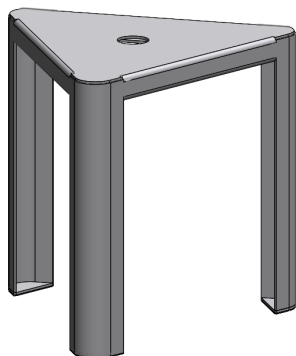

Jennifer Newman | Triangle stool indoor/outdoor use

All-welded, no assembly required

Stool
460w x 410d x 550h mm
Weight 4 kg

Tall stool
510w x 450d x 750h mm
Weight 8 kg

Fine texture powder-coat finish, which provides:

- High resistance to wear-and-tear
- Low-glare reflection
- Long life durability
- Ease of cleaning
- Low maintenance
- Anti-bacterial and Volatile-Organic-Compound free.
- Aluminium for long-life, will not rust.
- Foot plate holes if needed to bolt down.
- 10 standard colours, others on request (see separate reference sheet).