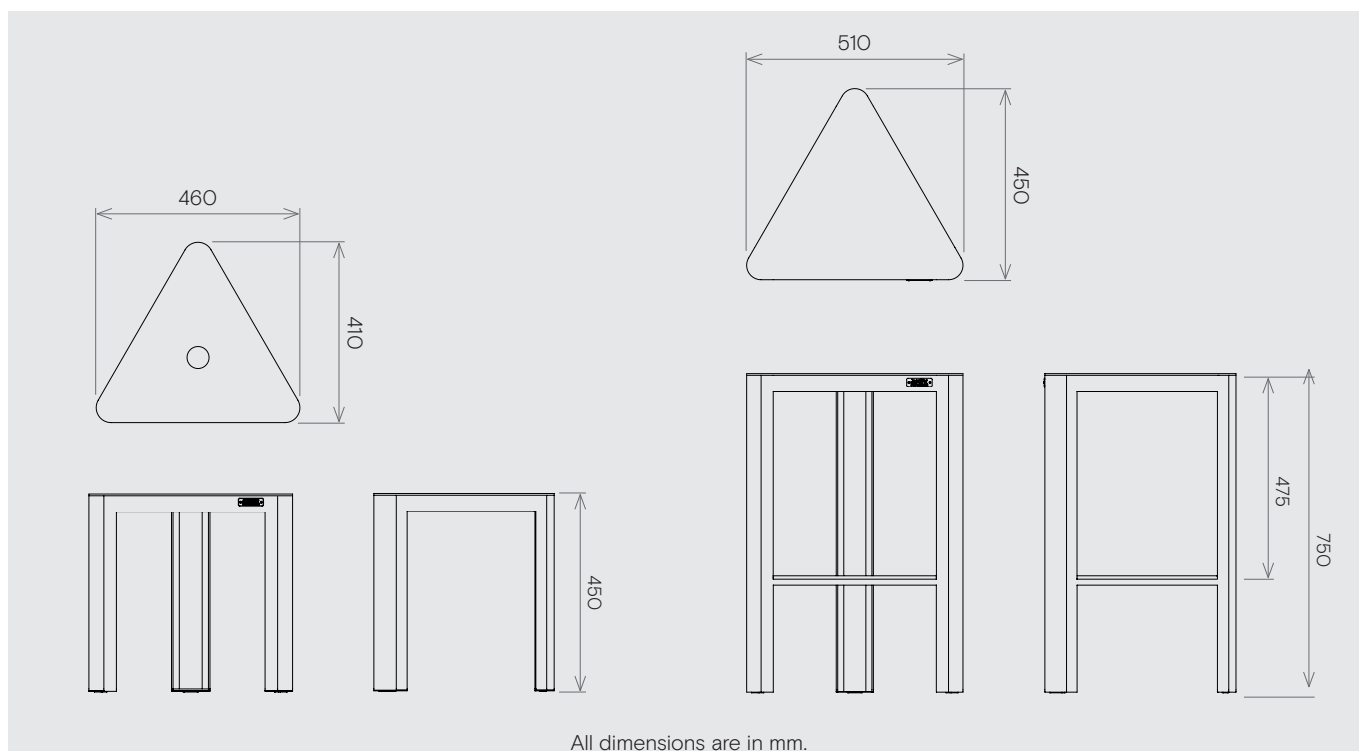

Jennifer Newman | Triangle stool indoor/outdoor use

All-welded, no assembly required

Stool
460w x 410d x 550h mm
Weight 4 kg

Tall stool
510w x 450d x 750h mm
Weight 8 kg

Fine texture powder-coat finish, which provides: