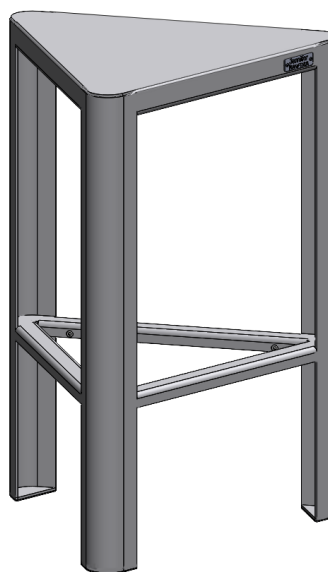

Jennifer Newman | Triangle stool indoor/outdoor use

All-welded, no assembly required

Stool
460w x 410d x 550h mm
Weight 4 kg

Tall stool
510w x 450d x 750h mm
Weight 8 kg

Fine texture powder-coat finish, which provides:

- High resistance to wear-and-tear
- Low-glare reflection
- Long life durability
- Ease of cleaning
- Low maintenance
- Anti-bacterial and Volatile-Organic-Compound free.
- Aluminium for long-life, will not rust.
- Foot plate holes if needed to bolt down.
- 10 standard colours, others on request (see separate reference sheet).