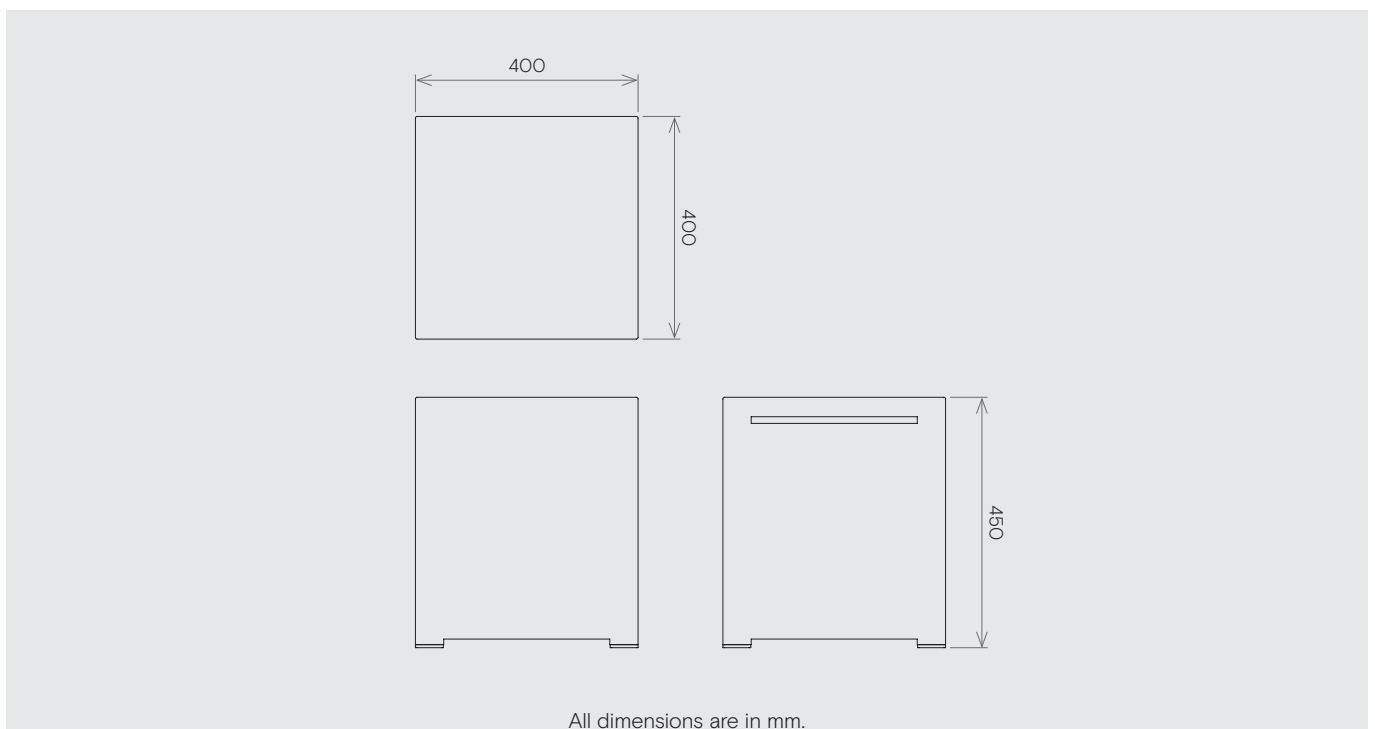

Jennifer Newman | **Cube**  
stool indoor/outdoor use

All-welded, no assembly required

400w x 400d x 450h mm

Weight 8 kg

- Aluminium for long-life, will not rust.
- Satin powder-coat finish.
- Anti-bacterial and volatile-organic-compound (VOC) free.
- Bolt-down brackets available.
- Minimal maintenance, easily cleaned.
- 10 standard colours, others on request (see separate reference sheet).