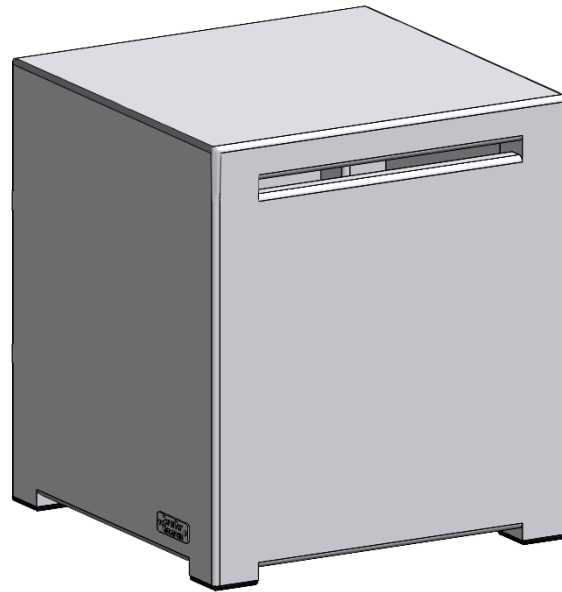

Jennifer Newman | **Cube**  
stool indoor/outdoor use

All-welded, no assembly required

400w x 400d x 450h mm

Weight 8 kg

- Aluminium for long-life, will not rust.
- Satin powder-coat finish.
- Anti-bacterial and volatile-organic-compound (VOC) free.
- Bolt-down brackets available.
- Minimal maintenance, easily cleaned.
- 10 standard colours, others on request (see separate reference sheet).