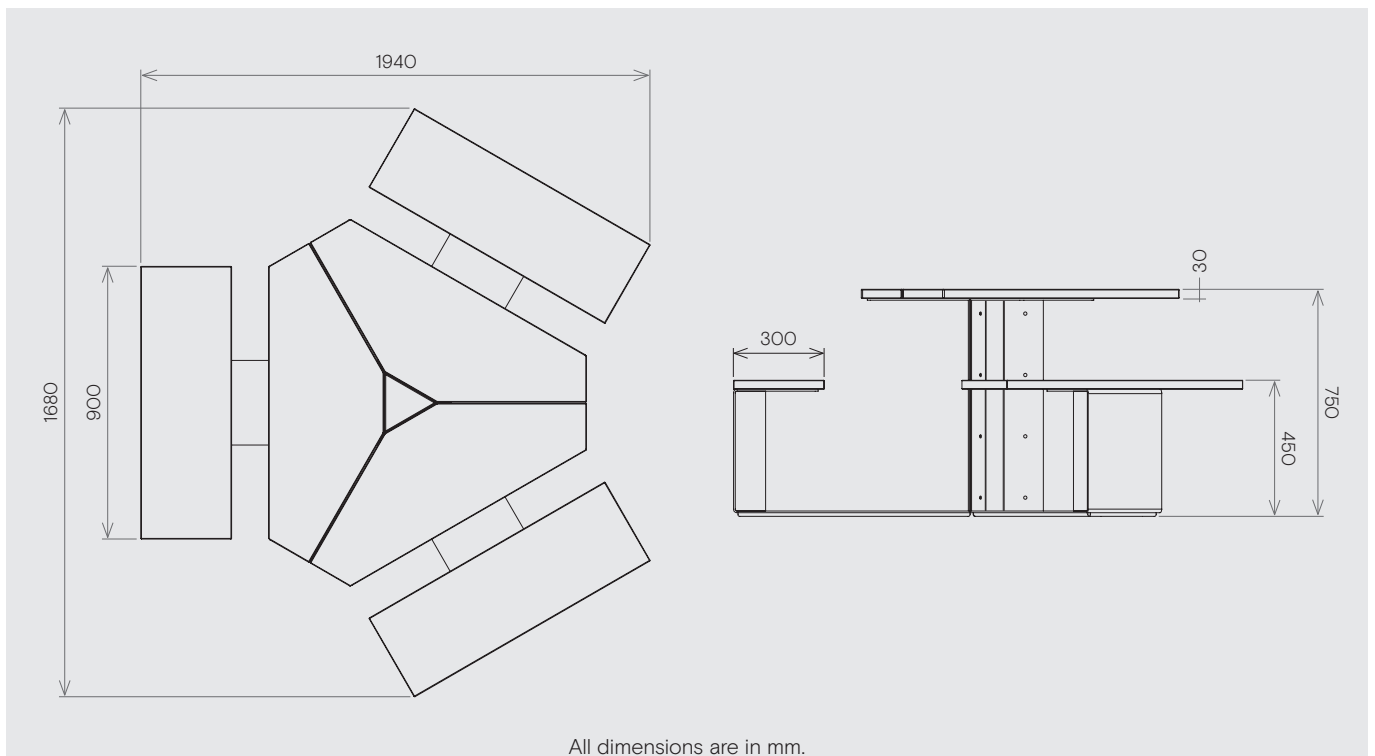

Simple, quick assembly

Seats 6
1940w x 1680d x 750h mm
Weight 185 kg

Fine texture powder-coat finish, surface only, provides:

- High resistance to wear-and-tear
- Low-glare reflection
- Long life durability
- Ease of cleaning
- Low maintenance
- Anti-bacterial and Volatile-Organic-Compound free.
- Stainless steel, frame only, with a clear lacquer topcoat
- Wheelchair access.
- Parasol hole option (52mm dia) with integrated in-leg security bolts.
- 10 standard colours, others on request (see separate reference sheet).