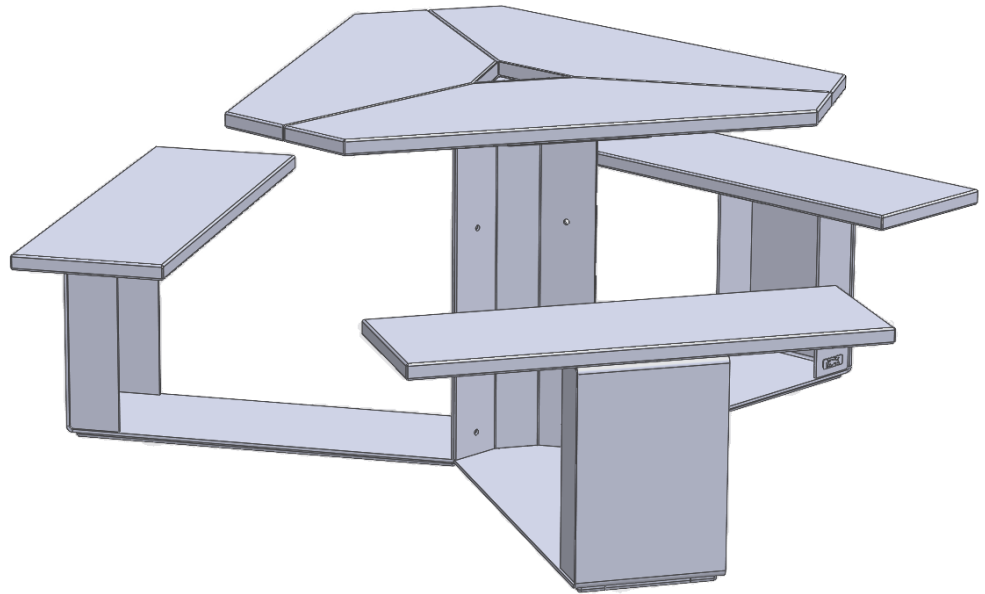

Simple, quick assembly

Seats 6
1940w x 1680d x 750h mm
Weight 185 kg

Fine texture powder-coat finish, surface only, provides:

- High resistance to wear-and-tear
- Low-glare reflection
- Long life durability
- Ease of cleaning
- Low maintenance
- Anti-bacterial and Volatile-Organic-Compound free.
- Stainless steel, frame only, with a clear lacquer topcoat
- Wheelchair access.
- Parasol hole option (52mm dia) with integrated in-leg security bolts.
- 10 standard colours, others on request (see separate reference sheet).