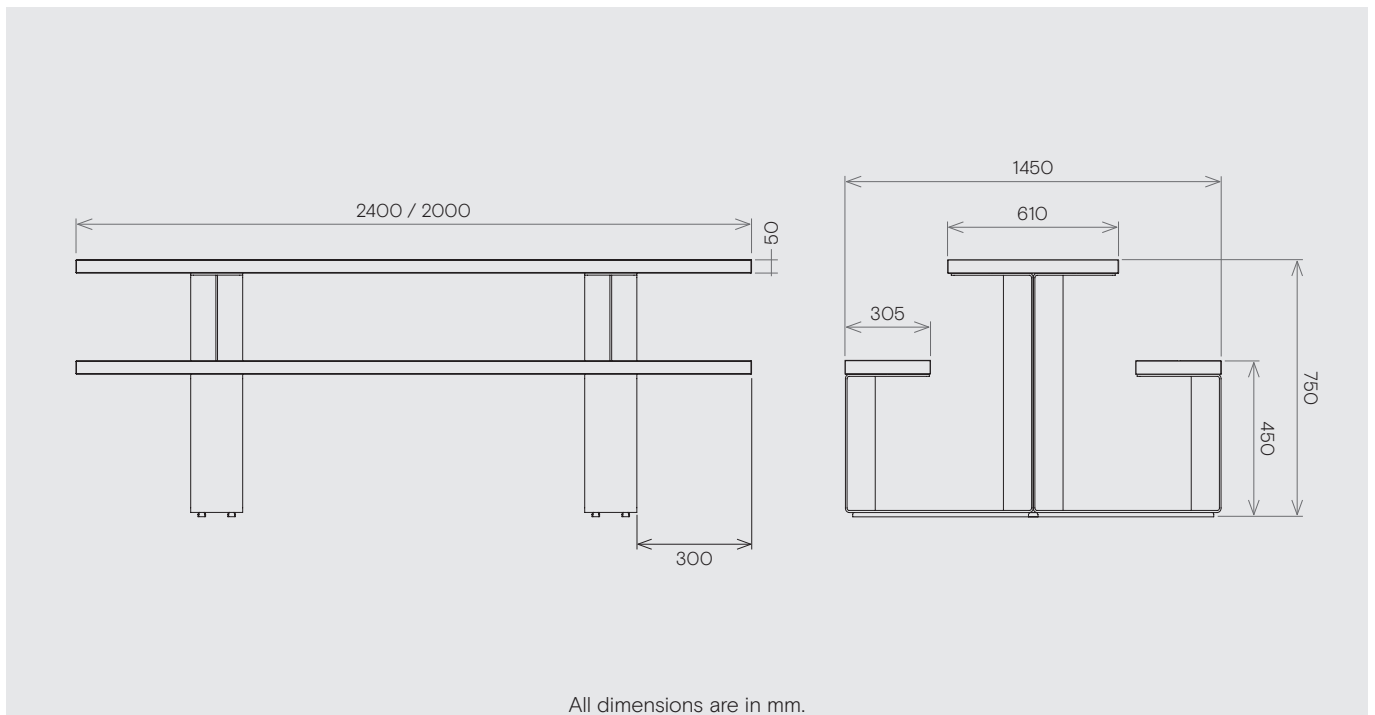

# Jennifer Newman | Alfresco-Bench

indoor/outdoor use

Simple, quick assembly

**Seats 10**  
2400w x 1450d x 750h mm  
Weight 180 kg

**Seat 8**  
2000w x 1450d x 750h mm  
Weight 170 kg

- Frame: stainless steel with a clear lacquer topcoat.
- Surface: aluminium fine texture powder-coat, resilient to wear and tear.
- Low-glare surface reflection.
- Anti-bacterial and volatile-organic-compound (VOC) free.
- Wheelchair access.
- Minimal maintenance, easily cleaned.
- Parasol hole as standard (50mm dia).
- 10 standard colours, others on request (see separate reference sheet).