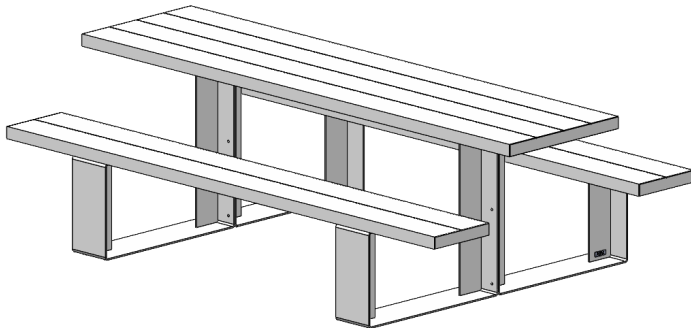

# Jennifer Newman | Alfresco-Bench

indoor/outdoor use

Simple, quick assembly

**Seats 10**  
2400w x 1450d x 750h mm  
Weight 180 kg

**Seat 8**  
2000w x 1450d x 750h mm  
Weight 170 kg

- Frame: stainless steel with a clear lacquer topcoat.
- Surface: aluminium fine texture powder-coat, resilient to wear and tear.
- Low-glare surface reflection.
- Anti-bacterial and volatile-organic-compound (VOC) free.
- Wheelchair access.
- Minimal maintenance, easily cleaned.
- Parasol hole as standard (50mm dia).
- 10 standard colours, others on request (see separate reference sheet).