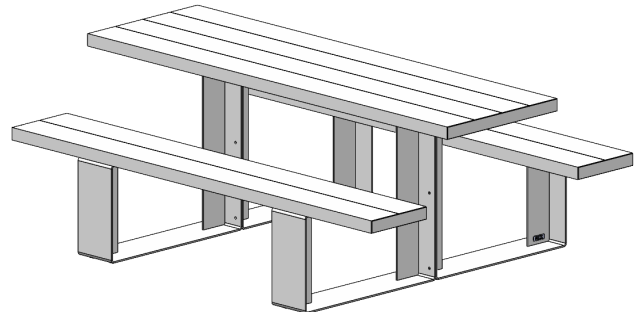

# Jennifer Newman | Alfresco-Bench

indoor/outdoor use

Simple, quick assembly

**Seats 10**  
2400w x 1450d x 750h mm  
Weight 180 kg

**Seat 8**  
2000w x 1450d x 750h mm  
Weight 170 kg

- Frame: stainless steel with a clear lacquer topcoat.
- Surface: aluminium fine texture powder-coat, resilient to wear and tear.
- Low-glare surface reflection.
- Anti-bacterial and volatile-organic-compound (VOC) free.
- Wheelchair access.
- Minimal maintenance, easily cleaned.
- Parasol hole as standard (50mm dia).
- 10 standard colours, others on request (see separate reference sheet).