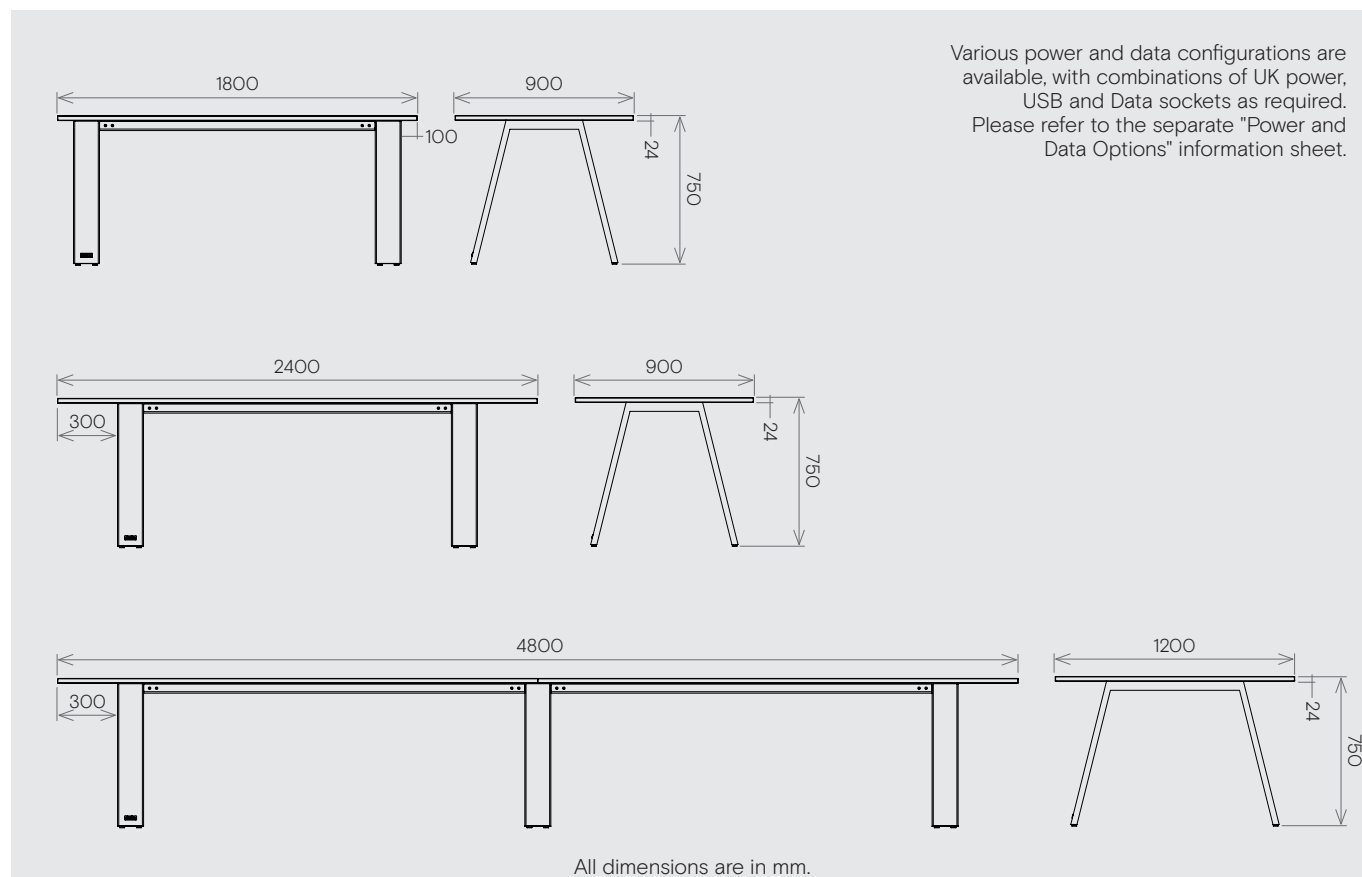

Jennifer Newman | Trestle—inside table

Simple, quick assembly

Small
1800w x 900d x 750h mm

Weight 50 kg

Large
2400w x 900d x 750h mm

Weight 65 kg

Double surface
4800w x 1200d x 750h mm

Weight 140 kg

Various power and data configurations are available, with combinations of UK power, USB and Data sockets as required. Please refer to the separate "Power and Data Options" information sheet.

- Solid birch ply, clear lacquered surface.
- Powder-coated steel frame.
- 10 standard colours (legs) others on request (see separate reference sheet).
- Inside use only.

- Surface power and data option.
- In-leg cable management.
- Detachable leg shields on all legs.