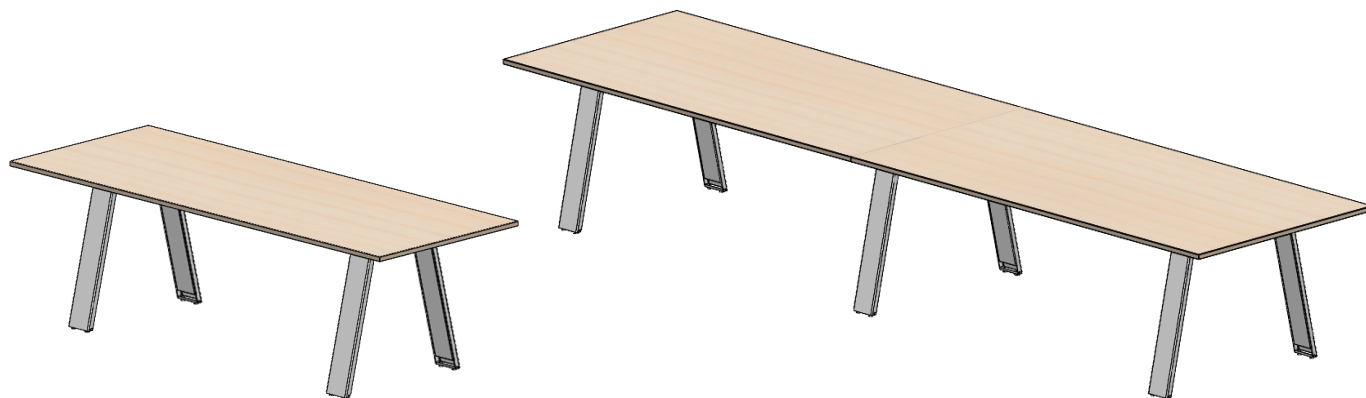

Jennifer Newman | Trestle—inside table

Simple, quick assembly

Small
1800w x 900d x 750h mm

Weight 50 kg

Large
2400w x 900d x 750h mm

Weight 65 kg

Double surface
4800w x 1200d x 750h mm

Weight 140 kg

Various power and data configurations are available, with combinations of UK power, USB and Data sockets as required. Please refer to the separate "Power and Data Options" information sheet.

- Solid birch ply, clear lacquered surface.
- Powder-coated steel frame.
- 10 standard colours (legs) others on request (see separate reference sheet).
- Inside use only.

- Surface power and data option.
- In-leg cable management.
- Detachable leg shields on all legs.