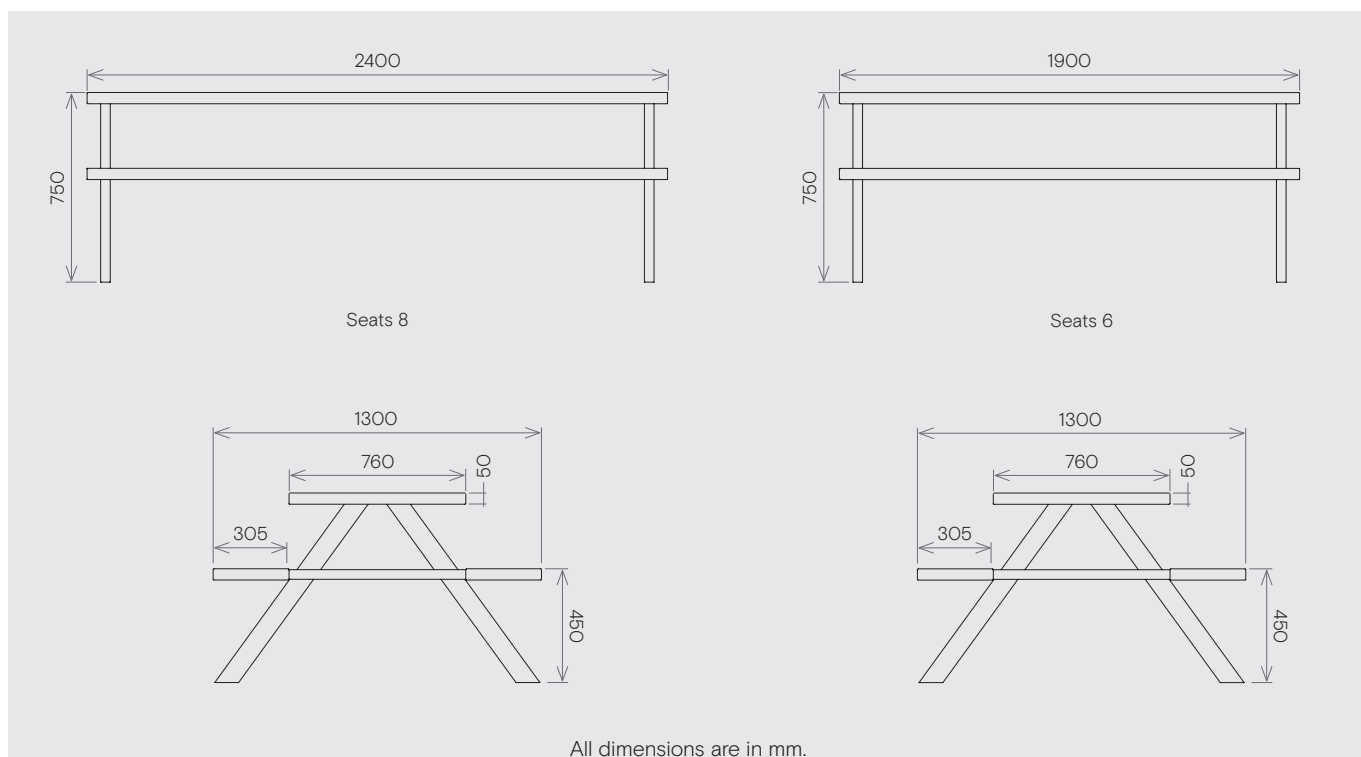

Jennifer Newman | A-Frame Bench

indoor/outdoor use

All-welded, no assembly required

Seats 8
2300w x 1300d x 750h mm

Weight 60 kg

Seats 6
1900w x 1300d x 750h mm

Weight 50 kg

All dimensions are in mm.

- Aluminium for long-life, will not rust.
- Fine texture powder-coat resilient to wear and tear.
- Anti-bacterial and volatile-organic-compound (VOC) free.
- Low-glare surface reflection.
- Bolt-down brackets available.
- Parasol hole option (50mm dia).
- Minimal maintenance, easily cleaned.
- 10 standard colours, others on request (see separate reference sheet).