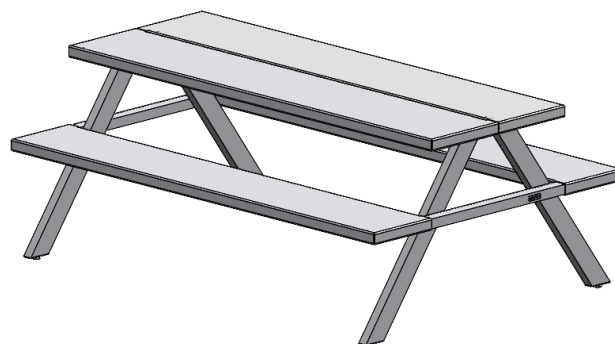

Jennifer Newman | A-Frame Bench

indoor/outdoor use

All-welded, no assembly required

Seats 8
2300w x 1300d x 750h mm

Weight 60 kg

Seats 6
1900w x 1300d x 750h mm

Weight 50 kg

All dimensions are in mm.

- Aluminium for long-life, will not rust.
- Fine texture powder-coat resilient to wear and tear.
- Anti-bacterial and volatile-organic-compound (VOC) free.
- Low-glare surface reflection.
- Bolt-down brackets available.
- Parasol hole option (50mm dia).
- Minimal maintenance, easily cleaned.
- 10 standard colours, others on request (see separate reference sheet).