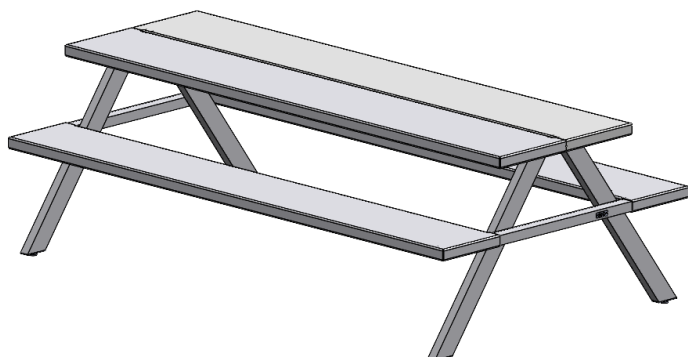

Jennifer Newman | A-Frame Bench

indoor/outdoor use

All-welded, no assembly required

Seats 8
2300w x 1300d x 750h mm

Weight 60 kg

Seats 6
1900w x 1300d x 750h mm

Weight 50 kg

All dimensions are in mm.

- Aluminium for long-life, will not rust.
- Fine texture powder-coat resilient to wear and tear.
- Anti-bacterial and volatile-organic-compound (VOC) free.
- Low-glare surface reflection.
- Bolt-down brackets available.
- Parasol hole option (50mm dia).
- Minimal maintenance, easily cleaned.
- 10 standard colours, others on request (see separate reference sheet).