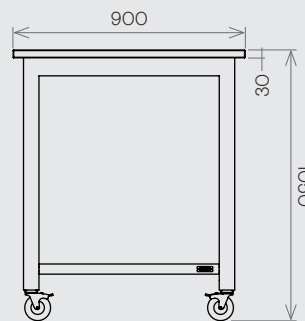

Jennifer Newman | Huddle table indoor use only

Simple, quick assembly

Large
3000w x 900d x 1050h mm
Weight 90 kg

Medium
2400w x 900d x 1050h mm
Weight 75 kg

Various power and data configurations are available, with combinations of UK power, USB and Data sockets as required. Please refer to the separate "Power and Data Options" information sheet.

All dimensions are in mm.

- Solid birch ply, clear lacquered surface finish.
- Solid oak 'butchers block' (40mm thick) clear lacquered surface finish.
- Powder-coated steel frame.
- Braking castors.
- In-frame power and data option.
- In-frame cable management.
- Inside use only.
- 10 standard colours (legs) others on request (see separate reference sheet).