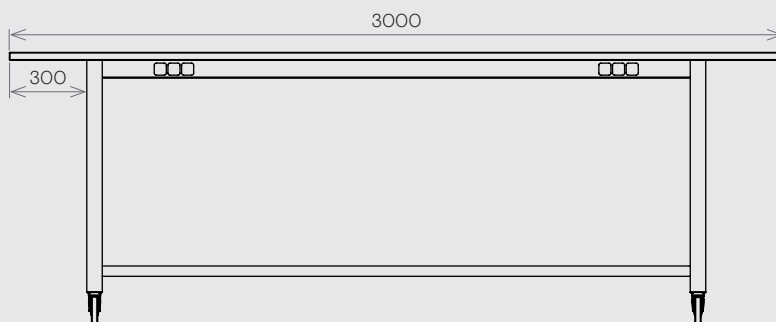

Jennifer Newman | Huddle table indoor use only

Simple, quick assembly

Large
3000w x 900d x 1050h mm
Weight 90 kg

Medium
2400w x 900d x 1050h mm
Weight 75 kg

Various power and data configurations are available, with combinations of UK power, USB and Data sockets as required. Please refer to the separate "Power and Data Options" information sheet.

All dimensions are in mm.

- Solid birch ply, clear lacquered surface finish.
- Solid oak 'butchers block' (40mm thick) clear lacquered surface finish.
- Powder-coated steel frame.
- Braking castors.
- In-frame power and data option.
- In-frame cable management.
- Inside use only.
- 10 standard colours (legs) others on request (see separate reference sheet).