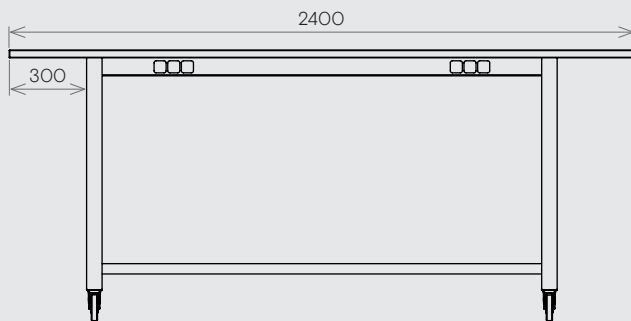

Jennifer Newman | Huddle table indoor use only

Simple, quick assembly

Large
3000w x 900d x 1050h mm
Weight 90 kg

Medium
2400w x 900d x 1050h mm
Weight 75 kg

Various power and data configurations are available, with combinations of UK power, USB and Data sockets as required. Please refer to the separate "Power and Data Options" information sheet.

All dimensions are in mm.

- Solid birch ply, clear lacquered surface finish.
- Solid oak 'butchers block' (40mm thick) clear lacquered surface finish.
- Powder-coated steel frame.
- Braking castors.
- In-frame power and data option.
- In-frame cable management.
- Inside use only.
- 10 standard colours (legs) others on request (see separate reference sheet).