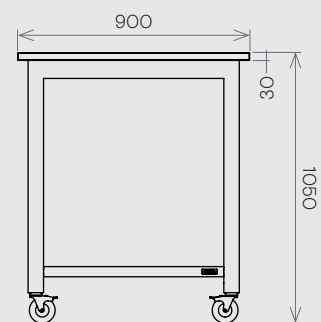

Jennifer Newman | Huddle table indoor use only

Simple, quick assembly

Large
3000w x 900d x 1050h mm
Weight 90 kg

Medium
2400w x 900d x 1050h mm
Weight 75 kg

Various power and data configurations are available, with combinations of UK power, USB and Data sockets as required. Please refer to the separate "Power and Data Options" information sheet.

All dimensions are in mm.

- Solid birch ply, clear lacquered surface finish.
- Solid oak 'butchers block' (40mm thick) clear lacquered surface finish.
- Powder-coated steel frame.
- Braking castors.
- In-frame power and data option.
- In-frame cable management.
- Inside use only.
- 10 standard colours (legs) others on request (see separate reference sheet).