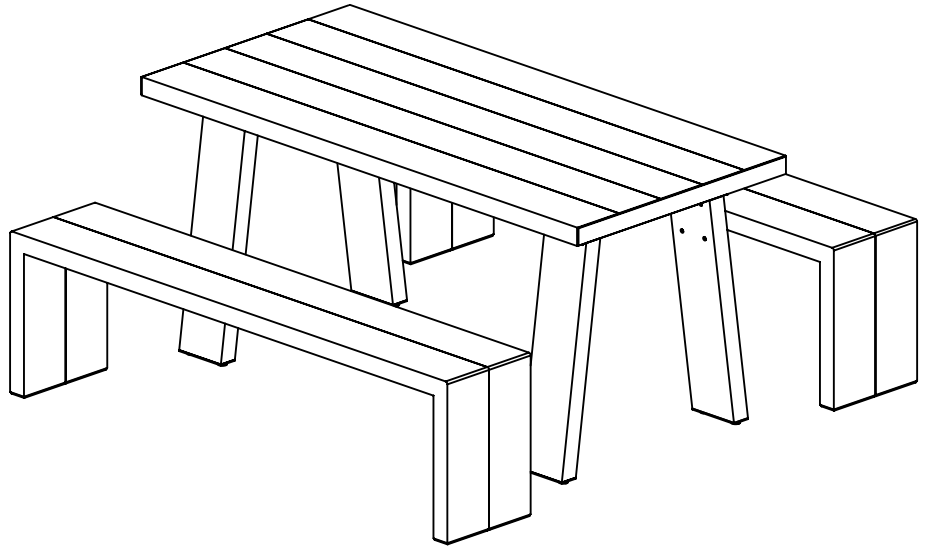

TRESTLE TABLE (ALL METAL)

Jennifer Newman

Features:

Tough hard-wearing materials
 Bespoke colours
 Handmade in our UK workshop
 5 year warranty

Environmental:

British manufacture
 FISP accredited
 100% recyclable
 Durable materials
 86% recycled aluminium
 Economical to re-paint

Installation:

Table delivered disassembled.
 Benches delivered assembled.
 Full assembly instructions provided.

Surface and legs, powder-coated aluminium

Dimensions & Weight

All dimensions in mm.

W	D	H	kg
Table			
1600	760	750	40
2400	760	750	75