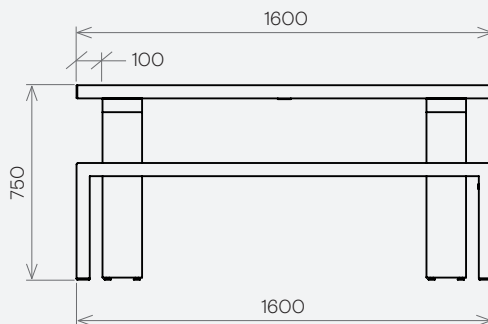

Installation:

Table delivered disassembled.
 Benches delivered assembled.
 Full assembly instructions provided.

Surface and legs, powder-coated aluminium

Dimensions & Weight

All dimensions in mm.

W	D	H	kg
Table			
1600	760	750	40
2400	760	750	75

W	D	H	kg
Bench			
1600	305	450	18
1100	305	450	15

Powder-coated finishes (inside and outside)

lacquer sealed