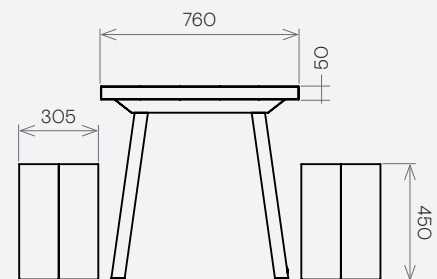

Installation:

Table delivered disassembled.
 Benches delivered assembled.
 Full assembly instructions provided.

Surface and legs, powder-coated aluminium

Dimensions & Weight

All dimensions in mm.

W	D	H	kg
Table			
1600	760	750	40
2400	760	750	75

W	D	H	kg
Bench			
1600	305	450	18
1100	305	450	15

Powder-coated finishes (inside and outside)

lacquer sealed