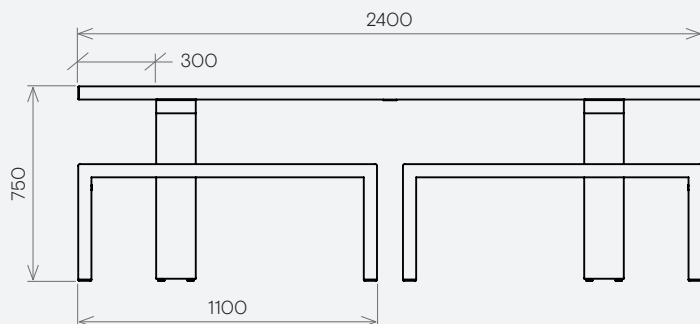

Installation:

Table delivered disassembled.
 Benches delivered assembled.
 Full assembly instructions provided.

Surface and legs, powder-coated aluminium

Dimensions & Weight

All dimensions in mm.

W	D	H	kg
Table			
1600	760	750	40
2400	760	750	75

W	D	H	kg
Bench			
1600	305	450	18
1100	305	450	15

Powder-coated finishes (inside and outside)

lacquer sealed