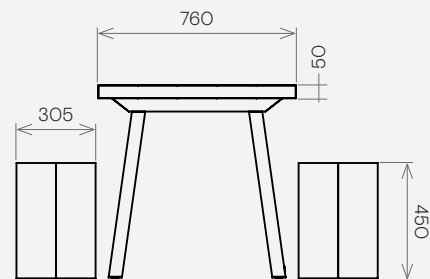

Installation:

Table delivered disassembled.
 Benches delivered assembled.
 Full assembly instructions provided.

Surface and legs, powder-coated aluminium

Dimensions & Weight

All dimensions in mm.

W	D	H	kg
Table			
1600	760	750	40
2400	760	750	75

W	D	H	kg
Bench			
1600	305	450	18
1100	305	450	15

Powder-coated finishes (inside and outside)

lacquer sealed