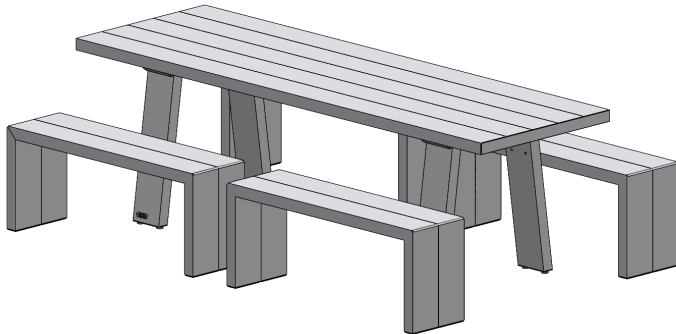

# Jennifer Newman | Trestle table and bench indoor/outdoor use

Table | Simple, quick assembly  
 Bench | All-welded, no assembly required

**Table (seats 8)**  
 2400w x 760d x 750h mm  
 Weight 70 kg

**Bench**  
 1100w x 305d x 450h mm  
 Weight 15 kg

**Table (seats 6)**  
 1600w x 760d x 750h mm  
 Weight 40 kg

**Bench**  
 1600w x 305d x 450h mm  
 Weight 20 kg

- Aluminium for long-life, will not rust.
- Fine texture powder-coat resilient to wear and tear.
- Anti-bacterial and volatile-organic-compound (VOC) free.
- Low-glare surface reflection.
- In-leg weight or bolt-down brackets available.
- Flush undersides avoid wind uplift.
- Completely sealed construction.
- Minimal maintenance, easily cleaned.
- 10 standard colours, others on request (see separate reference sheet).