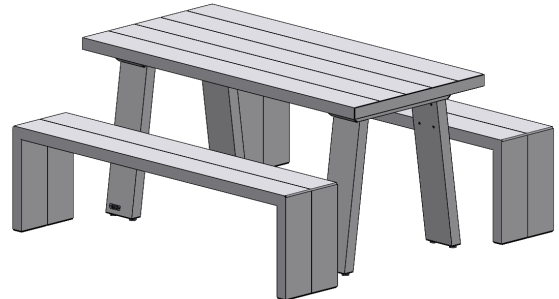

# Jennifer Newman | Trestle table and bench indoor/outdoor use

Table | Simple, quick assembly  
 Bench | All-welded, no assembly required

**Table (seats 8)**  
 2400w x 760d x 750h mm  
 Weight 70 kg

**Bench**  
 1100w x 305d x 450h mm  
 Weight 15 kg

**Table (seats 6)**  
 1600w x 760d x 750h mm  
 Weight 40 kg

**Bench**  
 1600w x 305d x 450h mm  
 Weight 20 kg

- Aluminium for long-life, will not rust.
- Fine texture powder-coat resilient to wear and tear.
- Anti-bacterial and volatile-organic-compound (VOC) free.
- Low-glare surface reflection.
- In-leg weight or bolt-down brackets available.
- Flush undersides avoid wind uplift.
- Completely sealed construction.
- Minimal maintenance, easily cleaned.
- 10 standard colours, others on request (see separate reference sheet).