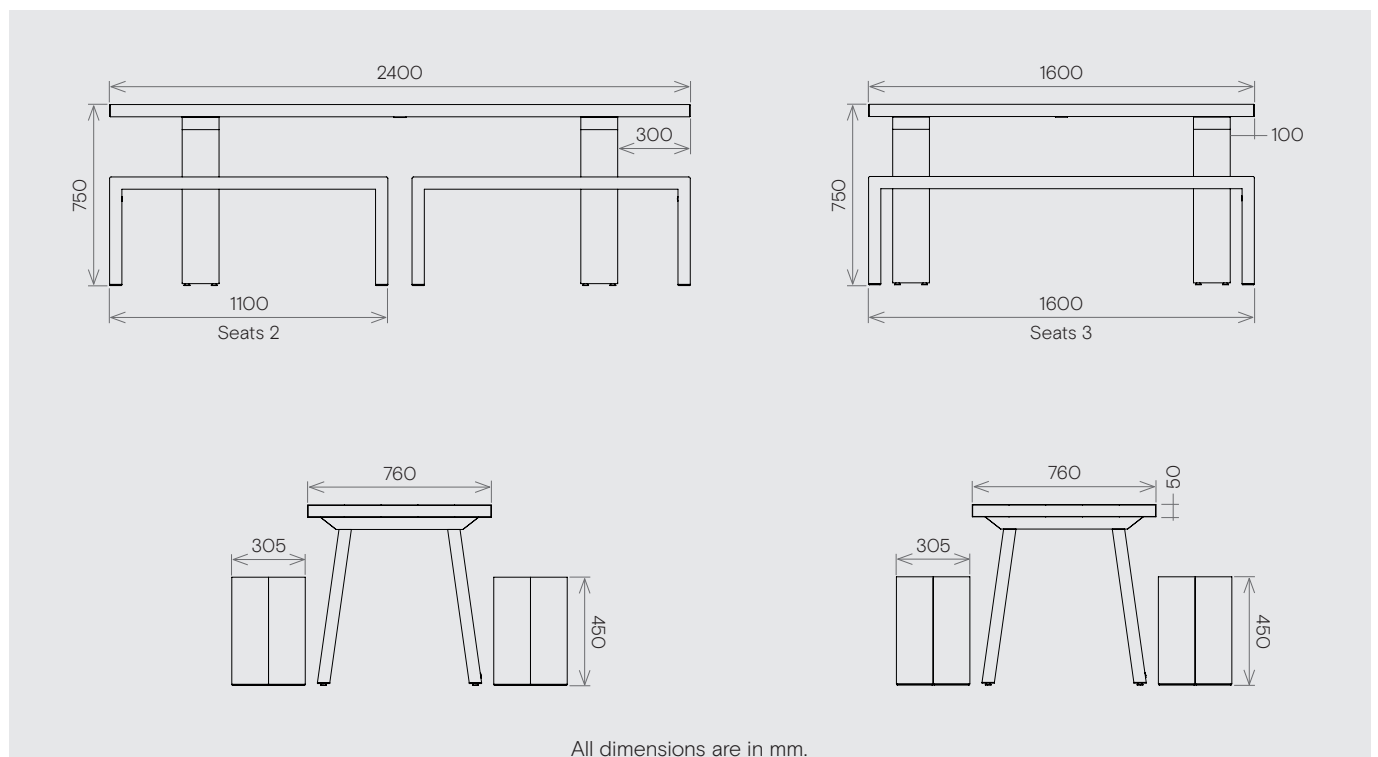

# Jennifer Newman | Trestle table and bench indoor/outdoor use

Table | Simple, quick assembly  
 Bench | All-welded, no assembly required

**Table (seats 8)**  
 2400w x 760d x 750h mm  
 Weight 70 kg

**Bench**  
 1100w x 305d x 450h mm  
 Weight 15 kg

**Table (seats 6)**  
 1600w x 760d x 750h mm  
 Weight 40 kg

**Bench**  
 1600w x 305d x 450h mm  
 Weight 20 kg

- Aluminium for long-life, will not rust.
- Fine texture powder-coat resilient to wear and tear.
- Anti-bacterial and volatile-organic-compound (VOC) free.
- Low-glare surface reflection.
- In-leg weight or bolt-down brackets available.
- Flush undersides avoid wind uplift.
- Completely sealed construction.
- Minimal maintenance, easily cleaned.
- 10 standard colours, others on request (see separate reference sheet).