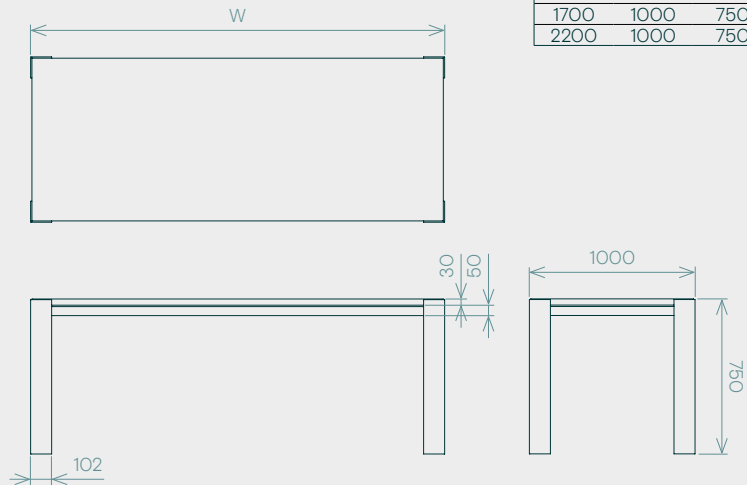

Installation

Full assembly instructions inside fixing pack.

Dimensions & Weight

All dimensions in mm. Bespoke sizes are available on request.

W	D	H	kg
1700	1000	750	61
2200	1000	750	99

Seating Arrangement