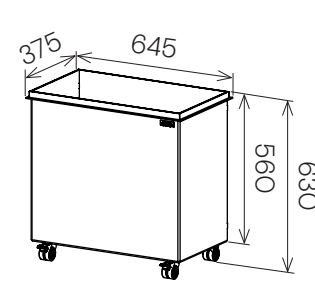

Jennifer Newman | Planter Range - DRUM

BOX
400w x 400d x 470h

BOX
600w x 600d x 630h

BOX
1200w x 400d x 470h

RIM
450w x 375d x 750h

RIM
645w x 375d x 630h

RIM
875w x 375d x 600h

STAK-POT
300 dia x 360h

STAK-POT
380 dia x 430h

DRUM-MINI
330 dia x 280h

DRUM-LOW
500 dia x 300h

DRUM
400 dia x 500h

DRUM-TALL
400 dia x 600h

STAK-DUO
325 dia x 600h

TUB
400 dia x 500h