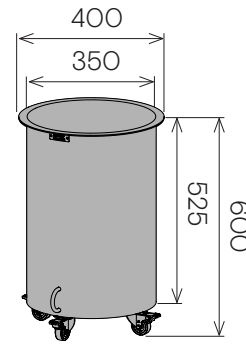

Jennifer Newman | Planter Range - DRUM

BOX
400w x 400d x 470h

BOX
600w x 600d x 630h

BOX
1200w x 400d x 470h

RIM
450w x 375d x 750h

RIM
645w x 375d x 630h

RIM
875w x 375d x 600h

STAK-POT
300 dia x 360h

STAK-POT
380 dia x 430h

DRUM-MINI
330 dia x 280h

DRUM-LOW
500 dia x 300h

DRUM
400 dia x 500h

DRUM-TALL
400 dia x 600h

STAK-DUO
325 dia x 600h

TUB
400 dia x 500h