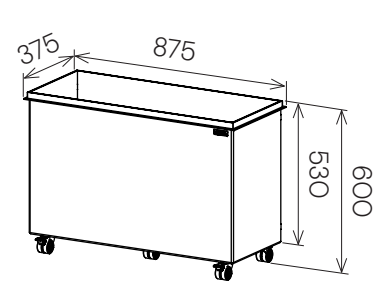

Jennifer Newman | Planter Range - DRUM

BOX
400w x 400d x 470h

BOX
600w x 600d x 630h

BOX
1200w x 400d x 470h

RIM
450w x 375d x 750h

RIM
645w x 375d x 630h

RIM
875w x 375d x 600h

STAK-POT
300 dia x 360h

STAK-POT
380 dia x 430h

DRUM-MINI
330 dia x 280h

DRUM-LOW
500 dia x 300h

DRUM
400 dia x 500h

DRUM-TALL
400 dia x 600h

STAK-DUO
325 dia x 600h

TUB
400 dia x 500h