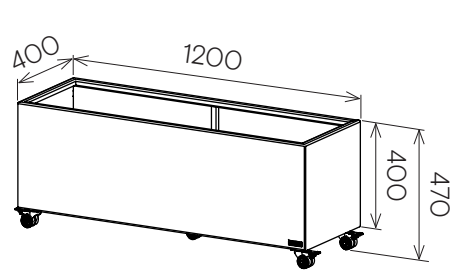

Jennifer Newman | Planter Range - DRUM

BOX
400w x 400d x 470h

BOX
600w x 600d x 630h

BOX
1200w x 400d x 470h

RIM
450w x 375d x 750h

RIM
645w x 375d x 630h

RIM
875w x 375d x 600h

STAK-POT
300 dia x 360h

STAK-POT
380 dia x 430h

DRUM-MINI
330 dia x 280h

DRUM-LOW
500 dia x 300h

DRUM
400 dia x 500h

DRUM-TALL
400 dia x 600h

STAK-DUO
325 dia x 600h

TUB
400 dia x 500h