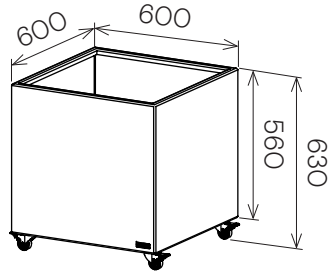

Jennifer Newman | Planter Range - DRUM

BOX
400w x 400d x 470h

BOX
600w x 600d x 630h

BOX
1200w x 400d x 470h

RIM
450w x 375d x 750h

RIM
645w x 375d x 630h

RIM
875w x 375d x 600h

STAK-POT
300 dia x 360h

STAK-POT
380 dia x 430h

DRUM-MINI
330 dia x 280h

DRUM-LOW
500 dia x 300h

DRUM
400 dia x 500h

DRUM-TALL
400 dia x 600h

STAK-DUO
325 dia x 600h

TUB
400 dia x 500h