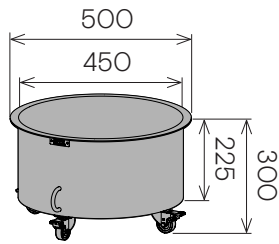

Jennifer Newman | Planter Range - DRUM

BOX
400w x 400d x 470h

BOX
600w x 600d x 630h

BOX
1200w x 400d x 470h

RIM
450w x 375d x 750h

RIM
645w x 375d x 630h

RIM
875w x 375d x 600h

STAK-POT
300 dia x 360h

STAK-POT
380 dia x 430h

DRUM-MINI
330 dia x 280h

DRUM-LOW
500 dia x 300h

DRUM
400 dia x 500h

DRUM-TALL
400 dia x 600h

STAK-DUO
325 dia x 600h

TUB
400 dia x 500h