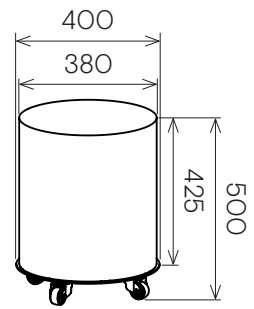

Jennifer Newman | Planter Range - DRUM

BOX
400w x 400d x 470h

BOX
600w x 600d x 630h

BOX
1200w x 400d x 470h

RIM
450w x 375d x 750h

RIM
645w x 375d x 630h

RIM
875w x 375d x 600h

STAK-POT
300 dia x 360h

STAK-POT
380 dia x 430h

DRUM-MINI
330 dia x 280h

DRUM-LOW
500 dia x 300h

DRUM
400 dia x 500h

DRUM-TALL
400 dia x 600h

STAK-DUO
325 dia x 600h

TUB
400 dia x 500h