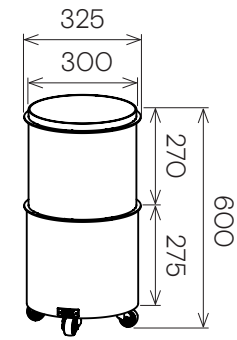

Jennifer Newman | Planter Range - DRUM

BOX
400w x 400d x 470h

BOX
600w x 600d x 630h

BOX
1200w x 400d x 470h

RIM
450w x 375d x 750h

RIM
645w x 375d x 630h

RIM
875w x 375d x 600h

STAK-POT
300 dia x 360h

STAK-POT
380 dia x 430h

DRUM-MINI
330 dia x 280h

DRUM-LOW
500 dia x 300h

DRUM
400 dia x 500h

DRUM-TALL
400 dia x 600h

STAK-DUO
325 dia x 600h

TUB
400 dia x 500h