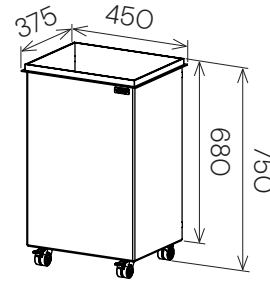

Jennifer Newman | Planter Range - DRUM

BOX
400w x 400d x 470h

BOX
600w x 600d x 630h

BOX
1200w x 400d x 470h

RIM
450w x 375d x 750h

RIM
645w x 375d x 630h

RIM
875w x 375d x 600h

STAK-POT
300 dia x 360h

STAK-POT
380 dia x 430h

DRUM-MINI
330 dia x 280h

DRUM-LOW
500 dia x 300h

DRUM
400 dia x 500h

DRUM-TALL
400 dia x 600h

STAK-DUO
325 dia x 600h

TUB
400 dia x 500h