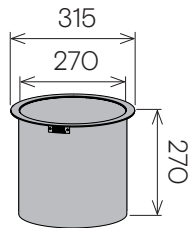

Jennifer Newman | Planter Range - DRUM

BOX
400w x 400d x 470h

BOX
600w x 600d x 630h

BOX
1200w x 400d x 470h

RIM
450w x 375d x 750h

RIM
645w x 375d x 630h

RIM
875w x 375d x 600h

STAK-POT
300 dia x 360h

STAK-POT
380 dia x 430h

DRUM-MINI
330 dia x 280h

DRUM-LOW
500 dia x 300h

DRUM
400 dia x 500h

DRUM-TALL
400 dia x 600h

STAK-DUO
325 dia x 600h

TUB
400 dia x 500h