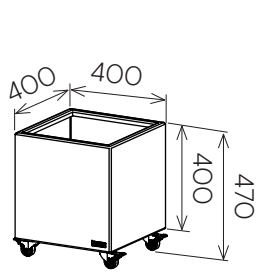

Jennifer Newman | Planter Range - DRUM

BOX
400w x 400d x 470h

BOX
600w x 600d x 630h

BOX
1200w x 400d x 470h

RIM
450w x 375d x 750h

RIM
645w x 375d x 630h

RIM
875w x 375d x 600h

STAK-POT
300 dia x 360h

STAK-POT
380 dia x 430h

DRUM-MINI
330 dia x 280h

DRUM-LOW
500 dia x 300h

DRUM
400 dia x 500h

DRUM-TALL
400 dia x 600h

STAK-DUO
325 dia x 600h

TUB
400 dia x 500h