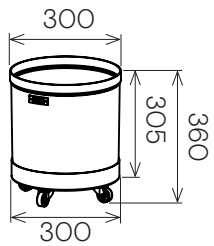

Jennifer Newman | Planter Range - DRUM

BOX
400w x 400d x 470h

BOX
600w x 600d x 630h

BOX
1200w x 400d x 470h

RIM
450w x 375d x 750h

RIM
645w x 375d x 630h

RIM
875w x 375d x 600h

STAK-POT
300 dia x 360h

STAK-POT
380 dia x 430h

DRUM-MINI
330 dia x 280h

DRUM-LOW
500 dia x 300h

DRUM
400 dia x 500h

DRUM-TALL
400 dia x 600h

STAK-DUO
325 dia x 600h

TUB
400 dia x 500h