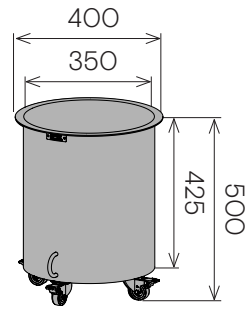

Jennifer Newman | Planter Range - DRUM

BOX
400w x 400d x 470h

BOX
600w x 600d x 630h

BOX
1200w x 400d x 470h

RIM
450w x 375d x 750h

RIM
645w x 375d x 630h

RIM
875w x 375d x 600h

STAK-POT
300 dia x 360h

STAK-POT
380 dia x 430h

DRUM-MINI
330 dia x 280h

DRUM-LOW
500 dia x 300h

DRUM
400 dia x 500h

DRUM-TALL
400 dia x 600h

STAK-DUO
325 dia x 600h

TUB
400 dia x 500h