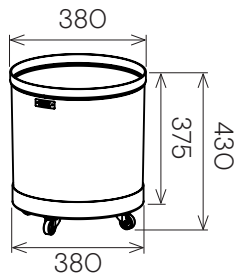

Jennifer Newman | Planter Range - DRUM

BOX
400w x 400d x 470h

BOX
600w x 600d x 630h

BOX
1200w x 400d x 470h

RIM
450w x 375d x 750h

RIM
645w x 375d x 630h

RIM
875w x 375d x 600h

STAK-POT
300 dia x 360h

STAK-POT
380 dia x 430h

DRUM-MINI
330 dia x 280h

DRUM-LOW
500 dia x 300h

DRUM
400 dia x 500h

DRUM-TALL
400 dia x 600h

STAK-DUO
325 dia x 600h

TUB
400 dia x 500h