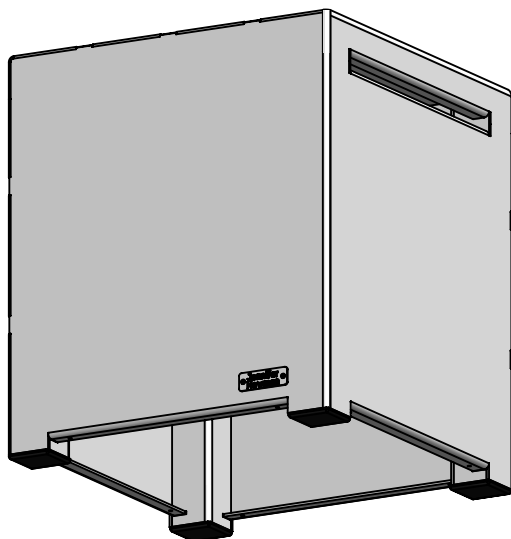

All-welded, no assembly required

400w x 400d x 450h mm

Weight 8 kg

All dimensions are in mm.

Fine texture powder-coat finish providing:

- High resistance to wear-and-tear
- Low-glare reflection
- Long life durability
- Ease of cleaning
- Low maintenance
- Anti-bacterial and Volatile-Organic-Compound free.