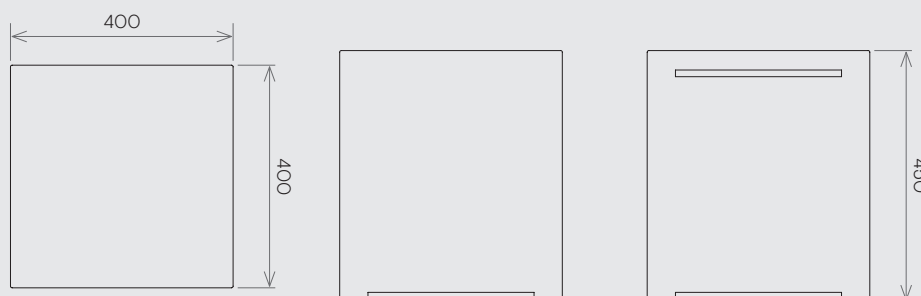

All-welded, no assembly required

400w x 400d x 450h mm

Weight 8 kg

All dimensions are in mm.

Fine texture powder-coat finish providing:

- High resistance to wear-and-tear
- Low-glare reflection
- Long life durability
- Ease of cleaning
- Low maintenance
- Anti-bacterial and Volatile-Organic-Compound free.