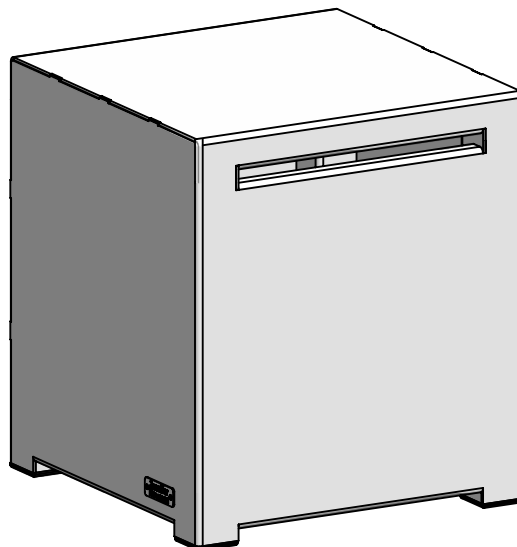

All-welded, no assembly required

400w x 400d x 450h mm

Weight 8 kg

All dimensions are in mm.

Fine texture powder-coat finish providing:

- High resistance to wear-and-tear
- Low-glare reflection
- Long life durability
- Ease of cleaning
- Low maintenance
- Anti-bacterial and Volatile-Organic-Compound free.