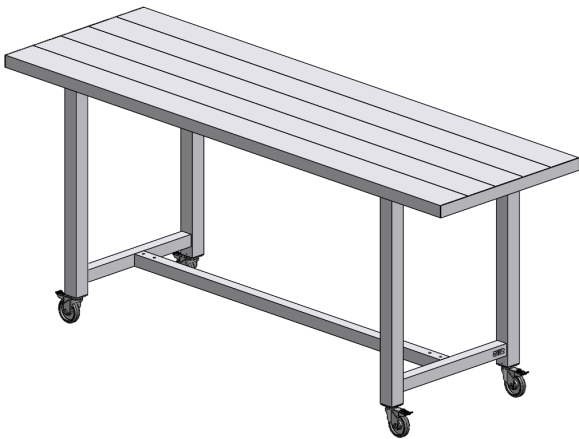

Jennifer Newman | Huddle Table – outside

indoor/outdoor use

Simple, quick assembly

Large
2400w x 760d x 760h mm
Weight 70 kg

Medium
1900w x 760d x 1050h mm
Weight 60 kg

Fine texture powder-coat finish providing: