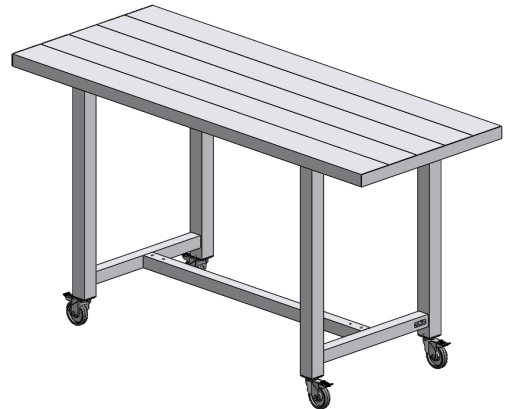

Jennifer Newman | Huddle Table – outside

indoor/outdoor use

Simple, quick assembly

Large
2400w x 760d x 760h mm
Weight 70 kg

Medium
1900w x 760d x 1050h mm
Weight 60 kg

Fine texture powder-coat finish providing: