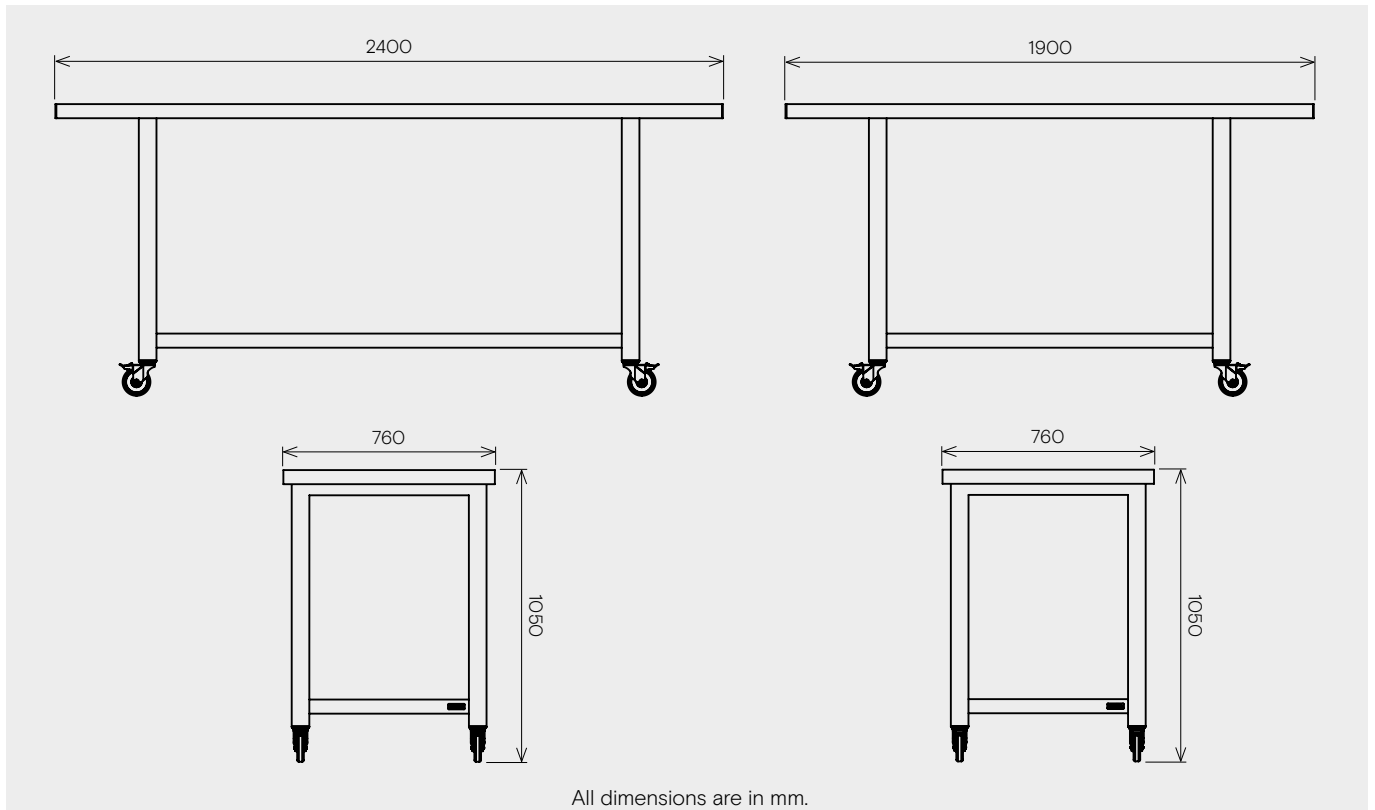

Jennifer Newman | Huddle Table – outside

indoor/outdoor use

Simple, quick assembly

Large
2400w x 760d x 760h mm
Weight 70 kg

Medium
1900w x 760d x 1050h mm
Weight 60 kg

Fine texture powder-coat finish providing: