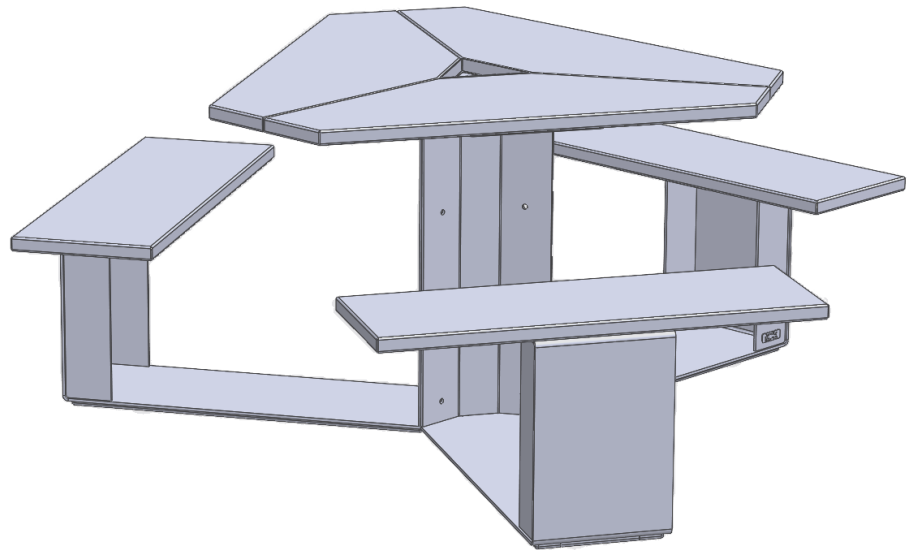

# Jennifer Newman | Alfresco-Mini

indoor/outdoor use

Simple, quick assembly.  
Table and bench top, and supports in stainless steel.

Seats 6  
1940w x 1680d x 750h mm  
Weight 185 kg

## Other benefits and features:

- All stainless steel.
- Choice of surface colours.
- Withstands wind in exposed conditions.
- Wheelchair access.
- Parasol hole option (50mm dia).
- 10 standard colours, others on request (see separate reference sheet).