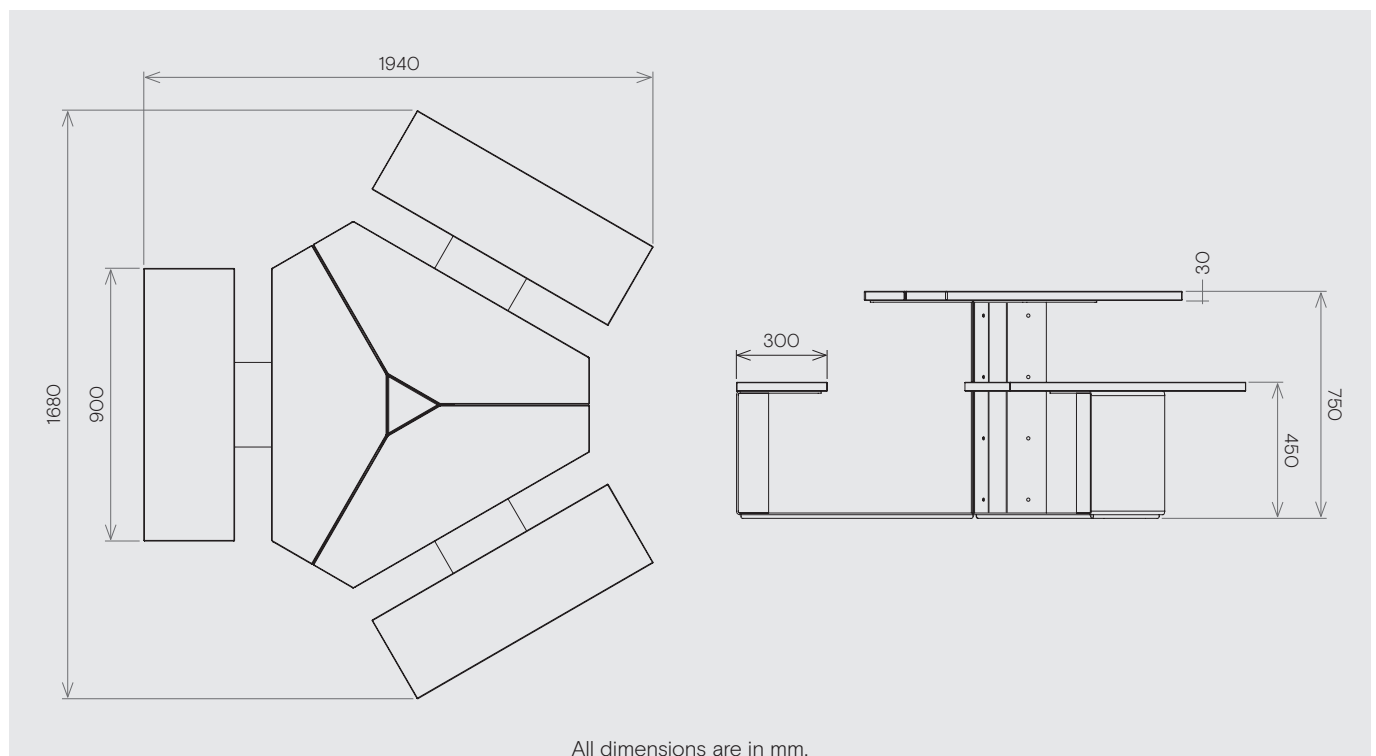

# Jennifer Newman | Alfresco-Mini

indoor/outdoor use

Simple, quick assembly.  
Table and bench top, and supports in stainless steel.

Seats 6  
1940w x 1680d x 750h mm  
Weight 185 kg