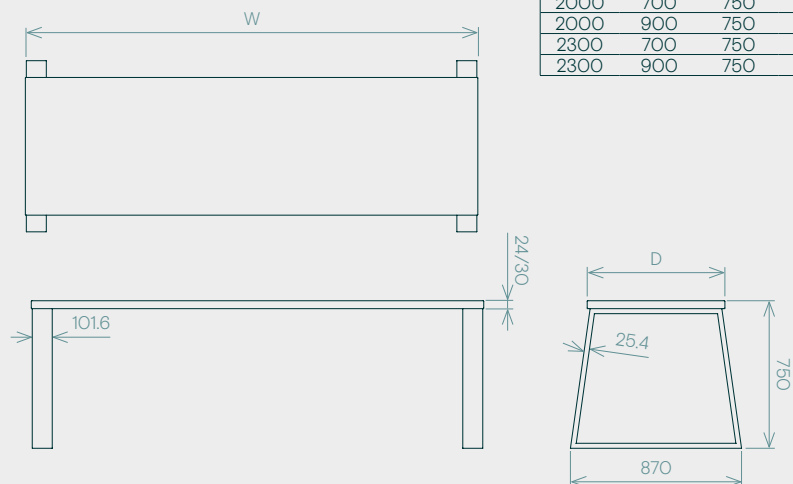

Optional Extras

- Bolt-down lugs or in-structure weights
- Non-standard RAL colours
- Parasol hole
- Bespoke sizes
- Laminate or veneer on birch plywood

Seating

- Block End Bench & Block Bench

Environmental

- British manufacture
- FISP accredited
- 86% Recycled aluminium
- FSC timber

Installation

Full assembly instructions inside fixing pack.

Dimensions & Weight

All dimensions in mm. Bespoke sizes are available on request.

W	D	H	kg
1500	700	750	37
1500	900	750	43
2000	700	750	45
2000	900	750	53
2300	700	750	50
2300	900	750	60

Seating Arrangement