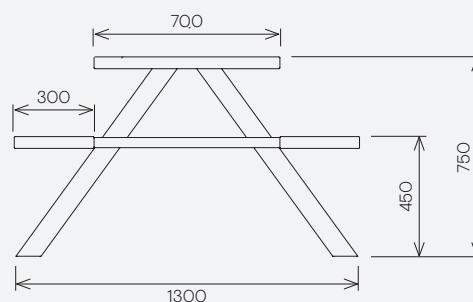

## Dimensions & Weight

All dimensions in mm.

W	D	H	Seats	kg
1900	1300	750	6	53
2300	1300	750	8	61