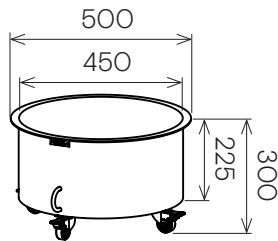

Jennifer Newman | Planter Range

BOX

400w x 400d x 470h

BOX

600w x 600d x 630h

BOX

1200w x 400d x 470h

BOX

450w x 350d x 750h

BOX

630w x 350d x 620h

BOX

800w x 350d x 620h

STAK-POT

300 dia x 360h

STAK-POT

380 dia x 430h

DRUM-MINI

330 dia x 280h

DRUM-LOW

500 dia x 300h

DRUM

400 dia x 500h

DRUM-TALL

400 dia x 600h

STAK-DUO

325 dia x 600h

TUB

400 dia x 500h