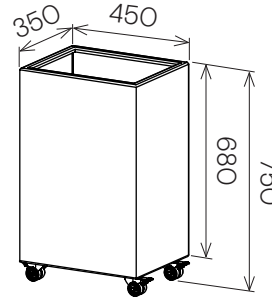

Jennifer Newman | Planter Range

BOX

400w x 400d x 470h

BOX

600w x 600d x 630h

BOX

1200w x 400d x 470h

BOX

450w x 350d x 750h

BOX

630w x 350d x 620h

BOX

800w x 350d x 620h

STAK-POT

300 dia x 360h

STAK-POT

380 dia x 430h

DRUM-MINI

330 dia x 280h

DRUM-LOW

500 dia x 300h

DRUM

400 dia x 500h

DRUM-TALL

400 dia x 600h

STAK-DUO

325 dia x 600h

TUB

400 dia x 500h