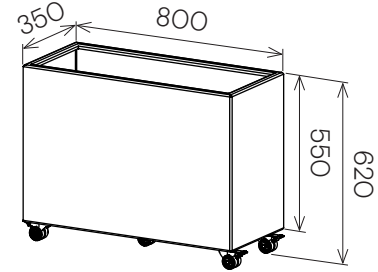

Jennifer Newman | Planter Range

BOX

400w x 400d x 470h

BOX

600w x 600d x 630h

BOX

1200w x 400d x 470h

BOX

450w x 350d x 750h

BOX

630w x 350d x 620h

BOX

800w x 350d x 620h

STAK-POT

300 dia x 360h

STAK-POT

380 dia x 430h

DRUM-MINI

330 dia x 280h

DRUM-LOW

500 dia x 300h

DRUM

400 dia x 500h

DRUM-TALL

400 dia x 600h

STAK-DUO

325 dia x 600h

TUB

400 dia x 500h