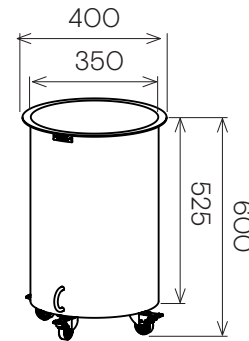

450w x 350d x 750h

BOX

630w x 350d x 620h

BOX

800w x 350d x 620h

STAK-POT

300 dia x 360h

STAK-POT

380 dia x 430h

DRUM-MINI

330 dia x 280h

DRUM-LOW

500 dia x 300h

DRUM

400 dia x 500h

DRUM-TALL

400 dia x 600h

STAK-DUO

325 dia x 600h

TUB

400 dia x 500h