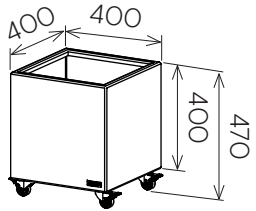

Jennifer Newman | Planter Range

BOX

400w x 400d x 470h

BOX

600w x 600d x 630h

BOX

1200w x 400d x 470h

BOX

450w x 350d x 750h

BOX

630w x 350d x 620h

BOX

800w x 350d x 620h

STAK-POT

300 dia x 360h

STAK-POT

380 dia x 430h

DRUM-MINI

330 dia x 280h

DRUM-LOW

500 dia x 300h

DRUM

400 dia x 500h

DRUM-TALL