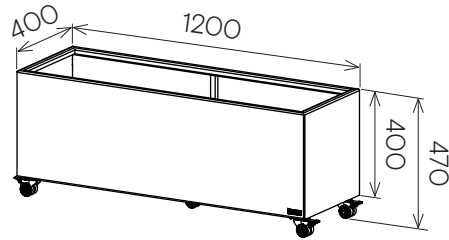

Jennifer Newman | Planter Range

BOX

400w x 400d x 470h

BOX

600w x 600d x 630h

BOX

1200w x 400d x 470h

BOX

450w x 350d x 750h

BOX

630w x 350d x 620h

BOX

800w x 350d x 620h

STAK-POT

300 dia x 360h

STAK-POT

380 dia x 430h

DRUM-MINI

330 dia x 280h

DRUM-LOW

500 dia x 300h

DRUM

400 dia x 500h

DRUM-TALL

400 dia x 600h

STAK-DUO

325 dia x 600h

TUB

400 dia x 500h