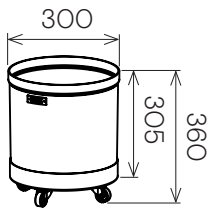

Jennifer Newman | Planter Range

BOX

400w x 400d x 470h

BOX

600w x 600d x 630h

BOX

1200w x 400d x 470h

BOX

450w x 350d x 750h

BOX

630w x 350d x 620h

BOX

800w x 350d x 620h

STAK-POT

300 dia x 360h

STAK-POT

380 dia x 430h

DRUM-MINI

330 dia x 280h

DRUM-LOW

500 dia x 300h

DRUM

400 dia x 500h

DRUM-TALL

400 dia x 600h

STAK-DUO

325 dia x 600h

TUB

400 dia x 500h