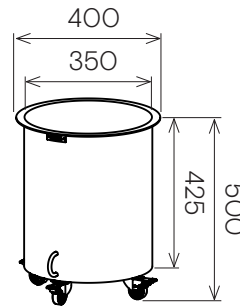

450w x 350d x 750h

BOX

630w x 350d x 620h

BOX

800w x 350d x 620h

STAK-POT

300 dia x 360h

STAK-POT

380 dia x 430h

DRUM-MINI

330 dia x 280h

DRUM-LOW

500 dia x 300h

DRUM

400 dia x 500h

DRUM-TALL

400 dia x 600h

STAK-DUO

325 dia x 600h

TUB

400 dia x 500h