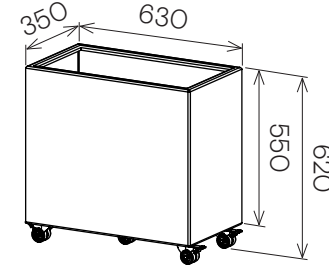

Jennifer Newman | Planter Range

BOX

400w x 400d x 470h

BOX

600w x 600d x 630h

BOX

1200w x 400d x 470h

BOX

450w x 350d x 750h

BOX

630w x 350d x 620h

BOX

800w x 350d x 620h

STAK-POT

300 dia x 360h

STAK-POT

380 dia x 430h

DRUM-MINI

330 dia x 280h

DRUM-LOW

500 dia x 300h

DRUM

400 dia x 500h

DRUM-TALL