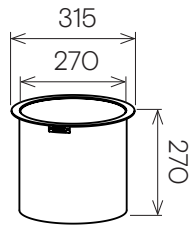

Jennifer Newman | Planter Range

BOX

400w x 400d x 470h

BOX

600w x 600d x 630h

BOX

1200w x 400d x 470h

BOX

450w x 350d x 750h

BOX

630w x 350d x 620h

BOX

800w x 350d x 620h

STAK-POT

300 dia x 360h

STAK-POT

380 dia x 430h

DRUM-MINI

330 dia x 280h

DRUM-LOW

500 dia x 300h

DRUM

400 dia x 500h

DRUM-TALL

400 dia x 600h

STAK-DUO

325 dia x 600h

TUB

400 dia x 500h