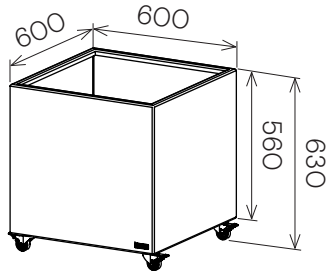

Jennifer Newman | Planter Range

BOX

400w x 400d x 470h

BOX

600w x 600d x 630h

BOX

1200w x 400d x 470h

BOX

450w x 350d x 750h

BOX

630w x 350d x 620h

BOX

800w x 350d x 620h

STAK-POT

300 dia x 360h

STAK-POT

380 dia x 430h

DRUM-MINI

330 dia x 280h

DRUM-LOW

500 dia x 300h

DRUM

400 dia x 500h

DRUM-TALL

400 dia x 600h

STAK-DUO

325 dia x 600h

TUB

400 dia x 500h