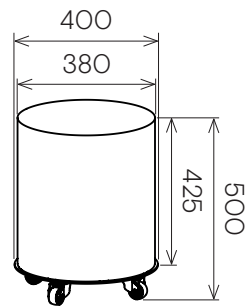

450w x 350d x 750h

BOX

630w x 350d x 620h

BOX

800w x 350d x 620h

STAK-POT

300 dia x 360h

STAK-POT

380 dia x 430h

DRUM-MINI

330 dia x 280h

DRUM-LOW

500 dia x 300h

DRUM

400 dia x 500h

DRUM-TALL

400 dia x 600h

STAK-DUO

325 dia x 600h

TUB

400 dia x 500h