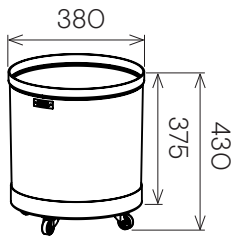

Jennifer Newman | Planter Range

BOX

400w x 400d x 470h

BOX

600w x 600d x 630h

BOX

1200w x 400d x 470h

BOX

450w x 350d x 750h

BOX

630w x 350d x 620h

BOX

800w x 350d x 620h

STAK-POT

300 dia x 360h

STAK-POT

380 dia x 430h

DRUM-MINI

330 dia x 280h

DRUM-LOW

500 dia x 300h

DRUM

400 dia x 500h

DRUM-TALL

400 dia x 600h

STAK-DUO

325 dia x 600h

TUB

400 dia x 500h