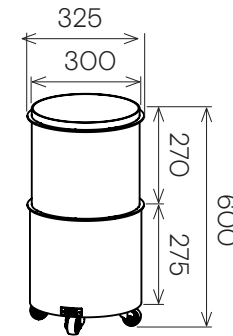

450w x 350d x 750h

BOX

630w x 350d x 620h

BOX

800w x 350d x 620h

STAK-POT

300 dia x 360h

STAK-POT

380 dia x 430h

DRUM-MINI

330 dia x 280h

DRUM-LOW

500 dia x 300h

DRUM

400 dia x 500h

DRUM-TALL

400 dia x 600h

STAK-DUO

325 dia x 600h

TUB

400 dia x 500h