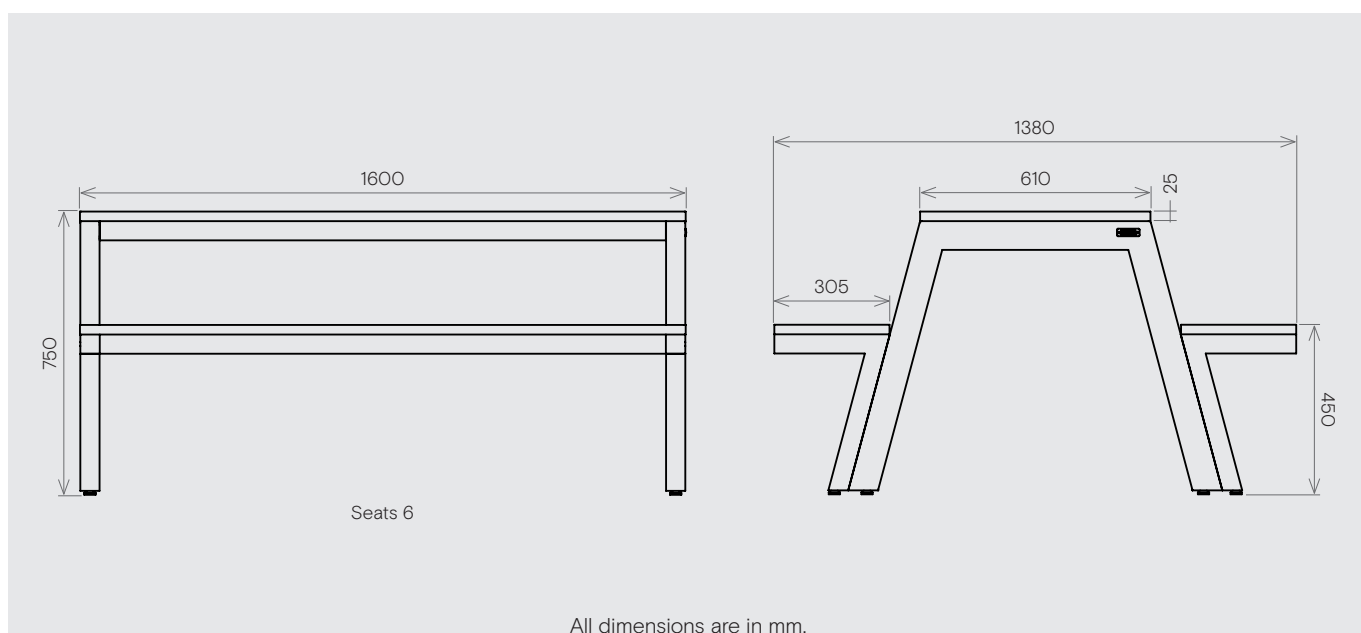

# Jennifer Newman | A-Frame Demountable

indoor/outdoor use

Simple, quick assembly

Seats 6  
1600w x 1380d x 750h mm  
Weight 65 kg

Fine texture powder-coat finish, which provides:

- High resistance to wear-and-tear
- Low-glare reflection
- Long life durability
- Ease of cleaning
- Low maintenance
- Anti-bacterial and Volatile-Organic-Compound free.
- Aluminium for long-life, will not rust.
- Wheelchair access at each end.
- Parasol hole option (50mm dia).
- Bolt-down brackets available.
- 10 standard colours, others on request (see separate reference sheet).