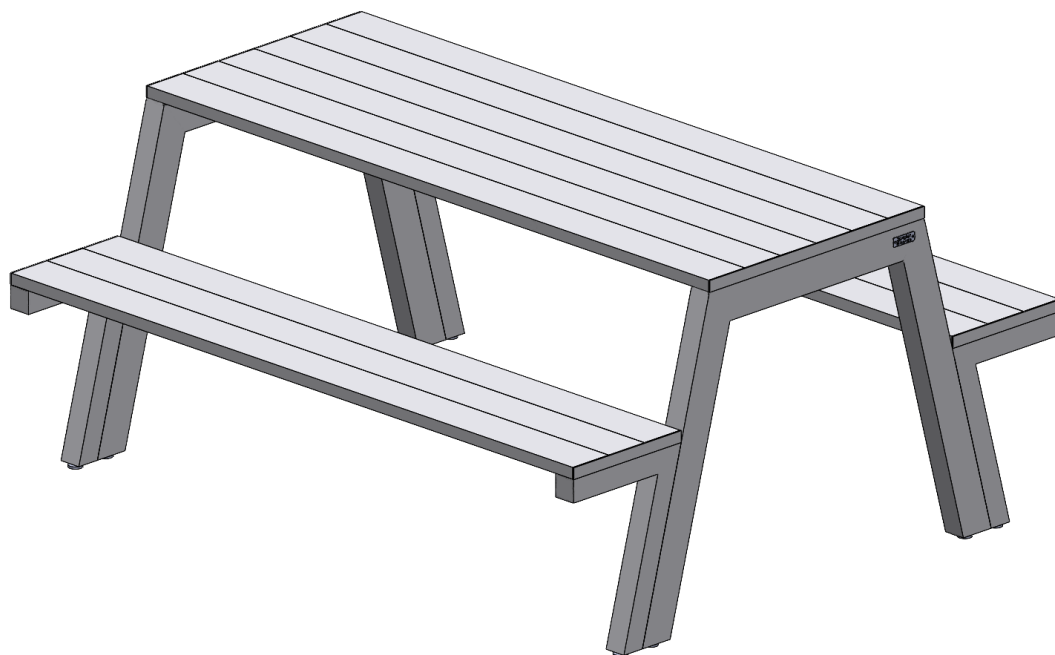

# Jennifer Newman | A-Frame Demountable

indoor/outdoor use

Simple, quick assembly

Seats 6  
1600w x 1380d x 750h mm  
Weight 65 kg

Fine texture powder-coat finish, which provides:

- High resistance to wear-and-tear
- Low-glare reflection
- Long life durability
- Ease of cleaning
- Low maintenance
- Anti-bacterial and Volatile-Organic-Compound free.
- Aluminium for long-life, will not rust.
- Wheelchair access at each end.
- Parasol hole option (50mm dia).
- Bolt-down brackets available.
- 10 standard colours, others on request (see separate reference sheet).