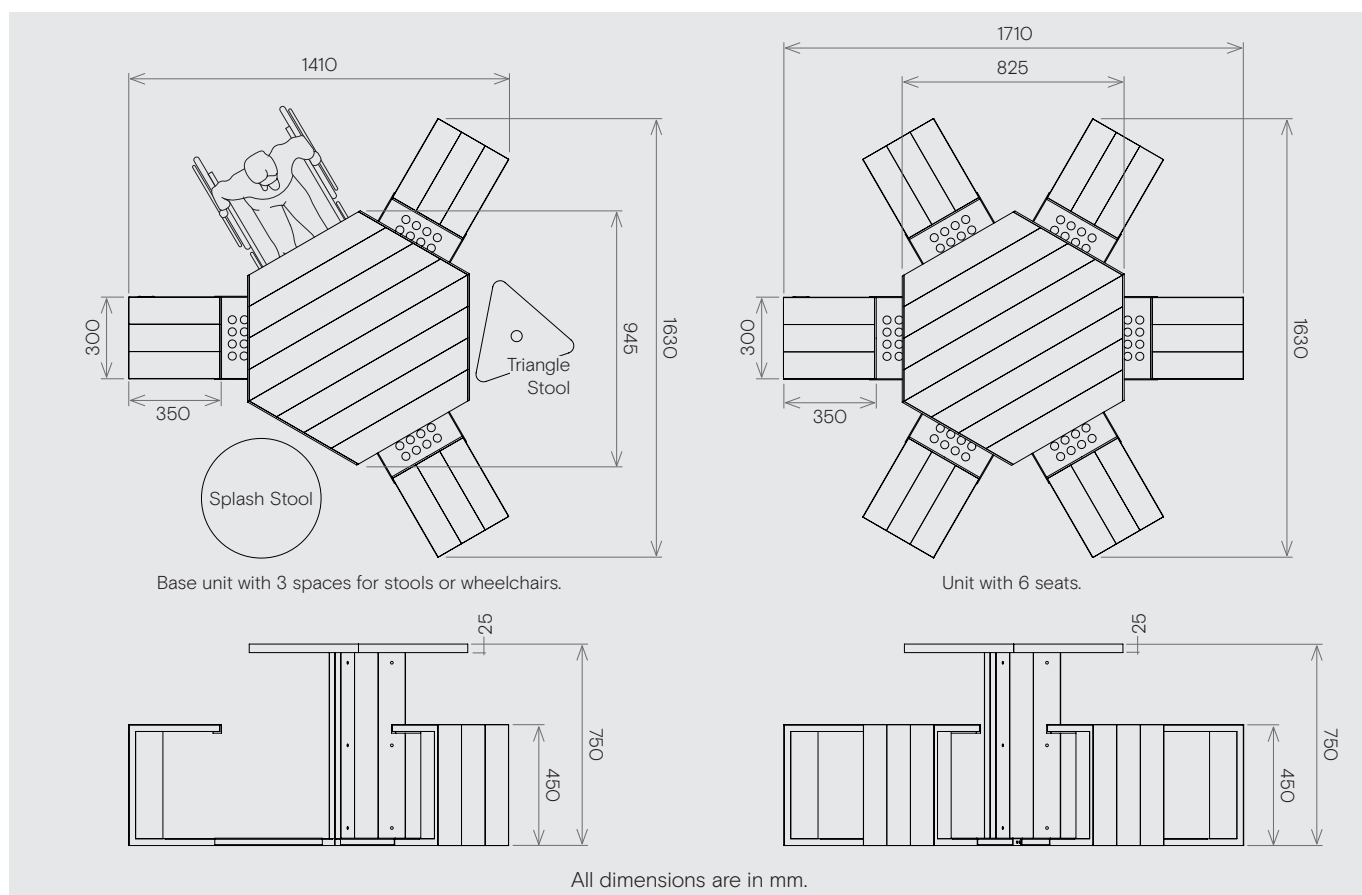

Simple, quick assembly

Seats 3
1630w x 1410d x 750h mm
Weight 65 kg

Seats 6
1630w x 1710d x 750h mm
Weight 100 kg

Fine texture powder-coat finish providing:

- High resistance to wear-and-tear
- Low-glare reflection
- Long life durability
- Ease of cleaning
- Low maintenance
- Anti-bacterial and Volatile-Organic-Compound free.