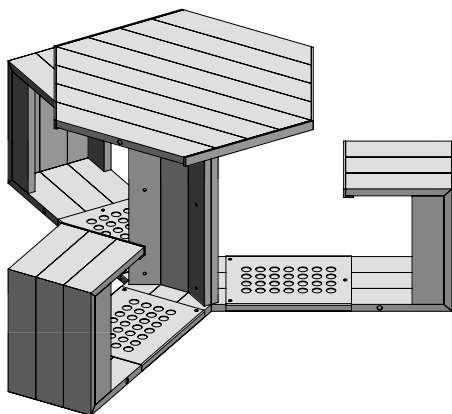

Simple, quick assembly

Seats 3
1630w x 1410d x 750h mm
Weight 65 kg

Seats 6
1630w x 1710d x 750h mm
Weight 100 kg

Fine texture powder-coat finish providing:

- High resistance to wear-and-tear
- Low-glare reflection
- Long life durability
- Ease of cleaning
- Low maintenance
- Anti-bacterial and Volatile-Organic-Compound free.

Other benefits and features:

- All-Aluminium for long-life, will not rust.
- Flexible seating choices.
- Withstands wind in exposed conditions.
- Protective footplate as standard.
- Parasol hole option (50mm dia).
- 10 standard colours, others on request (see separate reference sheet).