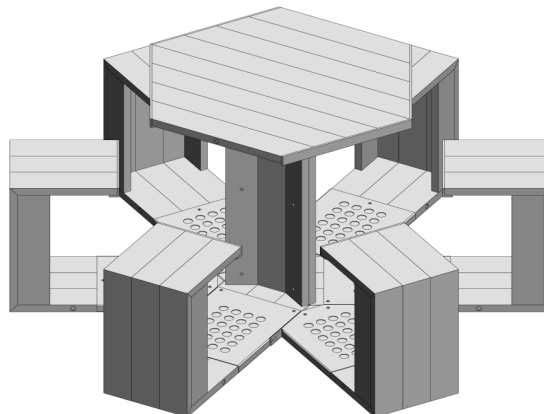

Simple, quick assembly

Seats 3
1630w x 1410d x 750h mm
Weight 65 kg

Seats 6
1630w x 1710d x 750h mm
Weight 100 kg

Fine texture powder-coat finish providing:

- High resistance to wear-and-tear
- Low-glare reflection
- Long life durability
- Ease of cleaning
- Low maintenance
- Anti-bacterial and Volatile-Organic-Compound free.

Other benefits and features:

- All-Aluminium for long-life, will not rust.
- Flexible seating choices.
- Withstands wind in exposed conditions.
- Protective footplate as standard.
- Parasol hole option (50mm dia).
- 10 standard colours, others on request (see separate reference sheet).