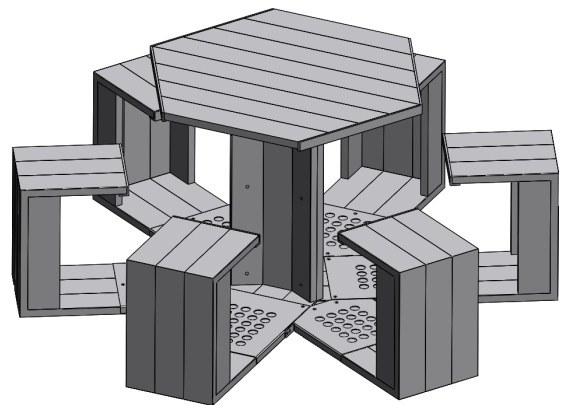

Simple, quick assembly

Seats 3
1645w x 1425d x 750h mm

Weight 65 kg

Seats 6
1710w x 1630d x 750h mm

Weight 100 kg

All dimensions are in mm.

Fine texture powder-coat finish, which provides:

- High resistance to wear-and-tear
- Low-glare reflection
- Long life durability
- Ease of cleaning
- Low maintenance
- Anti-bacterial and Volatile-Organic-Compound free.
- Aluminium for long-life, will not rust.
- Wheelchair access.
- Bolt-down brackets available.
- Protective footplate as standard.
- 10 standard colours, others on request (see separate reference sheet).