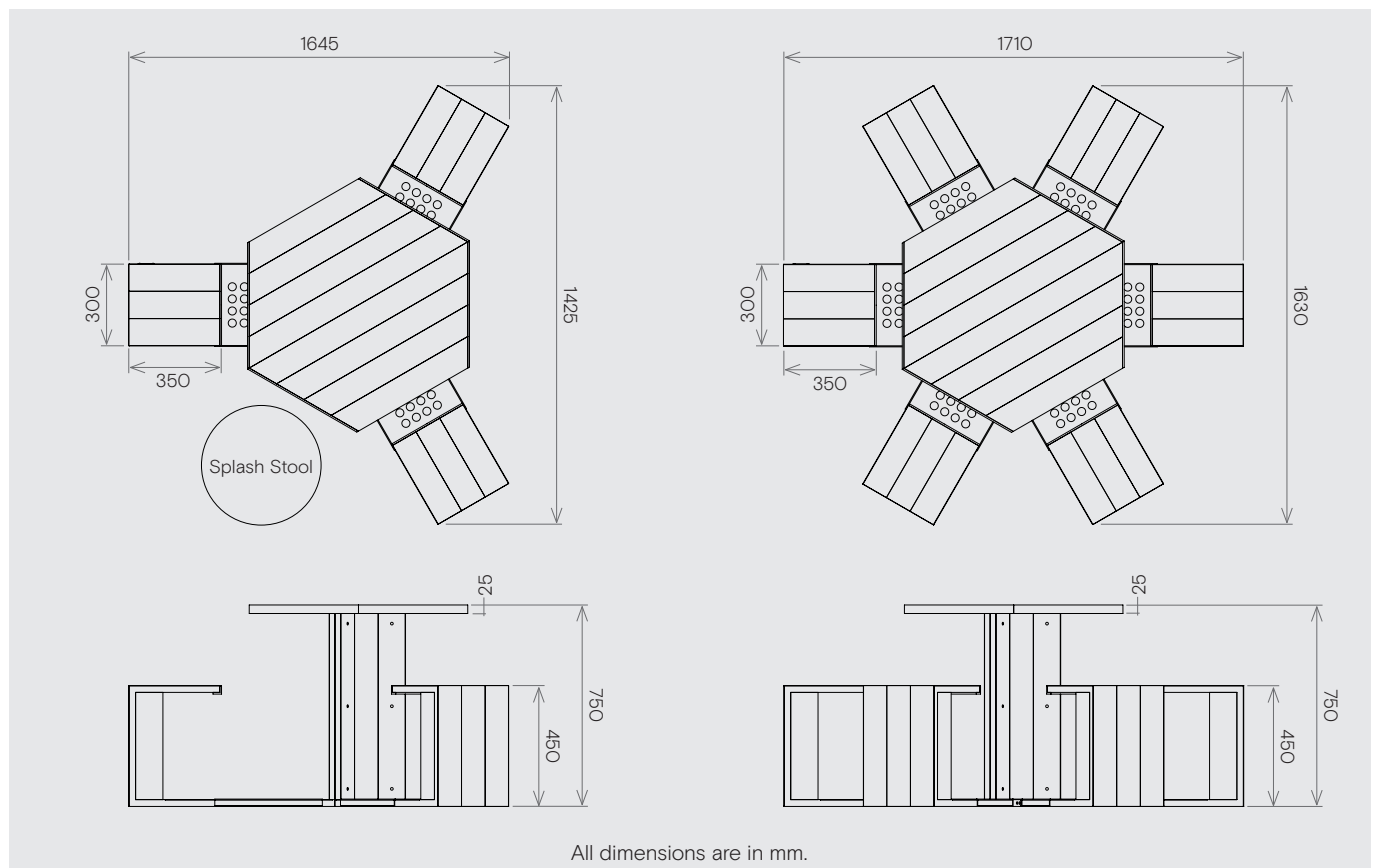

Simple, quick assembly

Seats 3
1645w x 1425d x 750h mm

Weight 65 kg

Seats 6
1710w x 1630d x 750h mm

Weight 100 kg

All dimensions are in mm.

Fine texture powder-coat finish, which provides:

- High resistance to wear-and-tear
- Low-glare reflection
- Long life durability
- Ease of cleaning
- Low maintenance
- Anti-bacterial and Volatile-Organic-Compound free.
- Aluminium for long-life, will not rust.
- Wheelchair access.
- Bolt-down brackets available.
- Protective footplate as standard.
- 10 standard colours, others on request (see separate reference sheet).