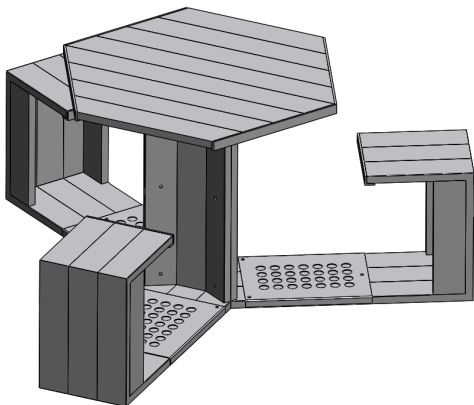

Simple, quick assembly

Seats 3
1645w x 1425d x 750h mm

Weight 65 kg

Seats 6
1710w x 1630d x 750h mm

Weight 100 kg

All dimensions are in mm.

Fine texture powder-coat finish, which provides:

- High resistance to wear-and-tear
- Low-glare reflection
- Long life durability
- Ease of cleaning
- Low maintenance
- Anti-bacterial and Volatile-Organic-Compound free.
- Aluminium for long-life, will not rust.
- Wheelchair access.
- Bolt-down brackets available.
- Protective footplate as standard.
- 10 standard colours, others on request (see separate reference sheet).