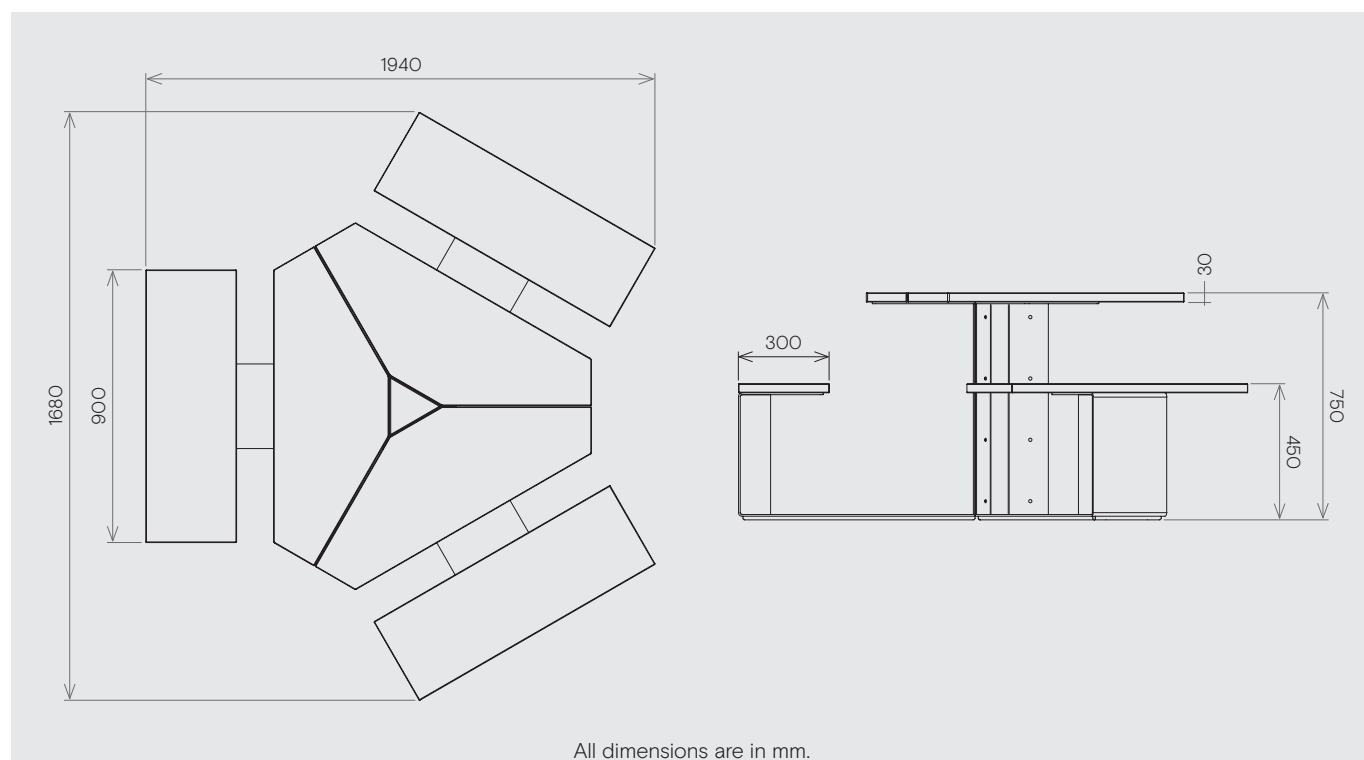

Simple, quick assembly

Seats 6
1940w x 1680d x 750h mm

Weight 185 kg

- Frame: stainless steel with a clear lacquer topcoat.
- Surface: stainless steel with fine texture powder-coat, resilient to wear and tear.
- Low-glare surface reflection.
- Anti-bacterial and volatile-organic-compound (VOC) free.
- Wheelchair access.
- Minimal maintenance, easily cleaned.
- Parasol hole as standard (52mm dia) with integrated in-leg security bolts.
- 10 standard colours, others on request (see separate reference sheet).