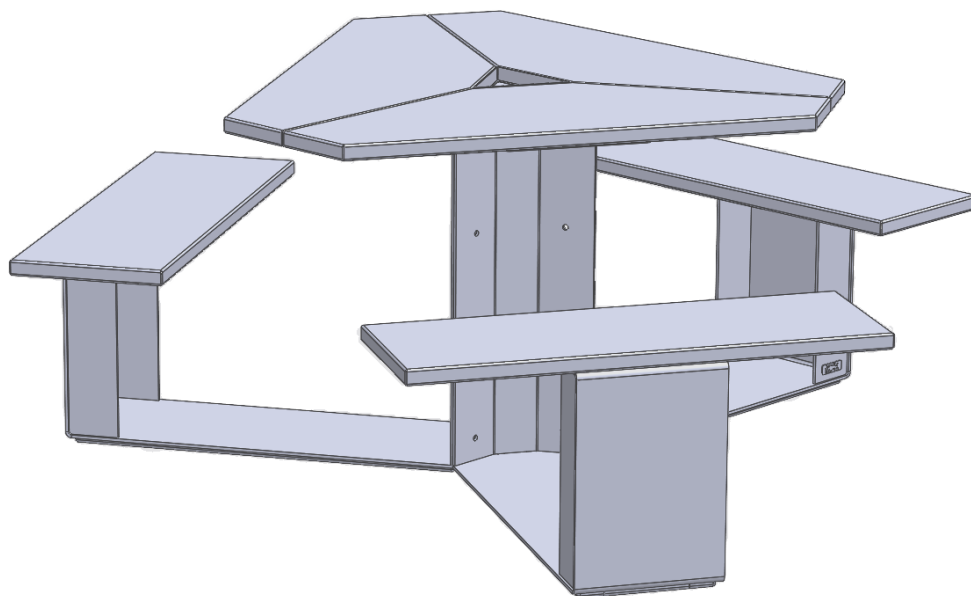

Simple, quick assembly

Seats 6
1940w x 1680d x 750h mm

Weight 185 kg

- Frame: stainless steel with a clear lacquer topcoat.
- Surface: stainless steel with fine texture powder-coat, resilient to wear and tear.
- Low-glare surface reflection.
- Anti-bacterial and volatile-organic-compound (VOC) free.
- Wheelchair access.
- Minimal maintenance, easily cleaned.
- Parasol hole as standard (52mm dia) with integrated in-leg security bolts.
- 10 standard colours, others on request (see separate reference sheet).